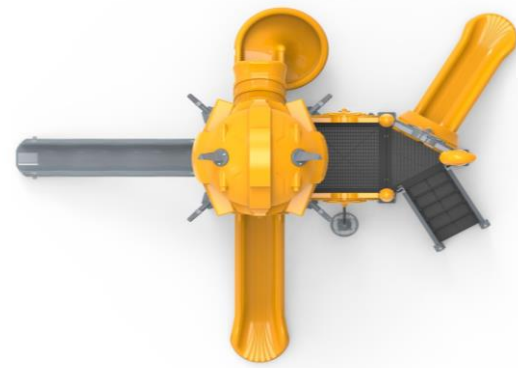

Installation Area
7260X5130

Security Area
11260X9130

Peak Height
4680

Drop Height
1500

Number of Users
28

User age
5-12

PR RB1101

ROBOT SERIES