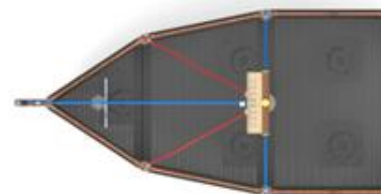

PR ZP2027

POGO STICK SERIES

Installation Area
1500x3040

Security Area
4500x7040

Peak Height
3160

Number of Users
8

User age
3-12