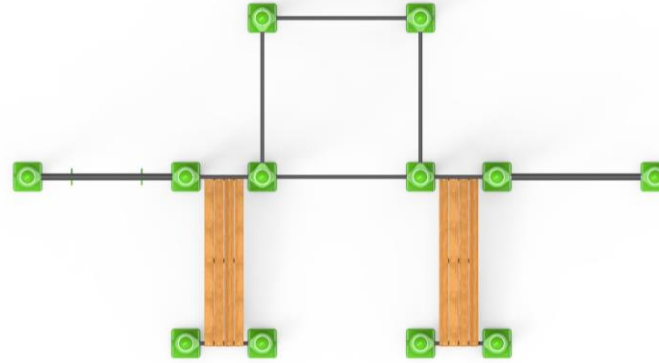

PR FP2433

FITNESS PARK SERIES

Installation Area 2960x5540	Security Area 5960x8540	Peak Height 2640	Drop Height 2450	Number of Users 9	User age 14-65

PR FP2434

FITNESS PARK SERIES

Installation Area 3540x4860	Security Area 6540x7860	Peak Height 2640	Drop Height 2450	Number of Users 11	User age 14-65