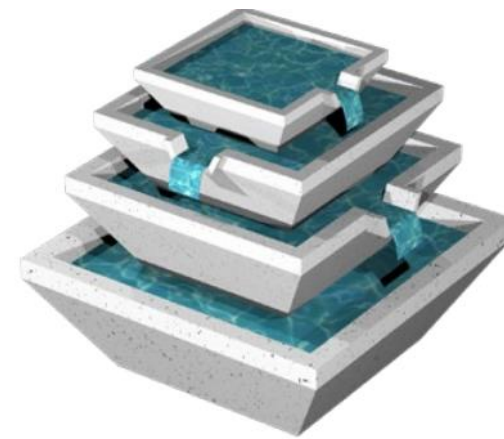

Weight
600 kg

TROYA