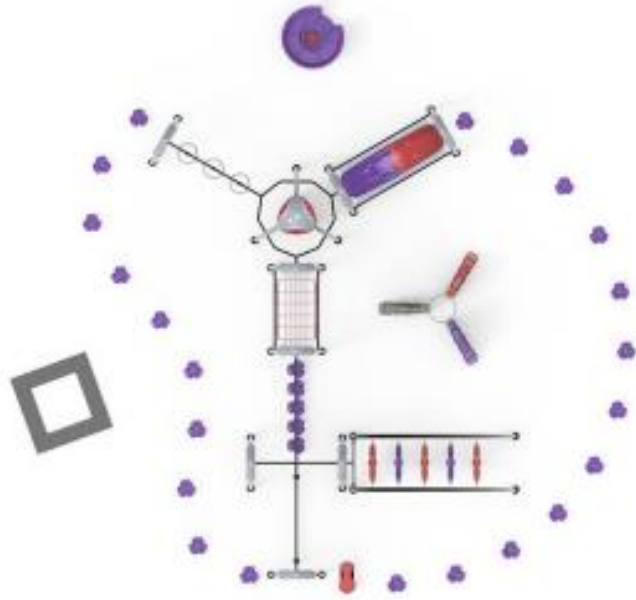

DYNAMIC PLAYGROUND EQUIPMENT

PR MS 101

SURVIVOR SERIES

Installation Area
1800x1800cm

Security Area
1400x1400cm

Peak Height
300cm

Drop Height
260cm

User age
5+