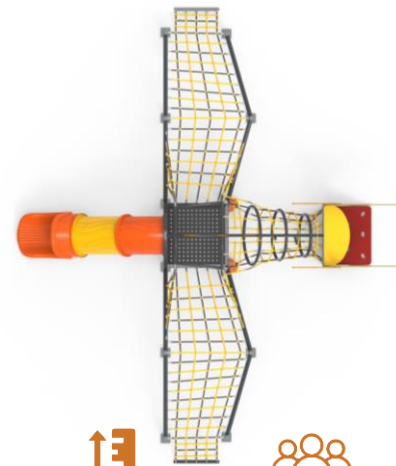

PR FT2318

FANTASTIC SERIES

Installation Area
10000x8500

Security Area
13000x11500

Peak Height
2580

Number of Users
8

Drop Height
15

User age
5-12