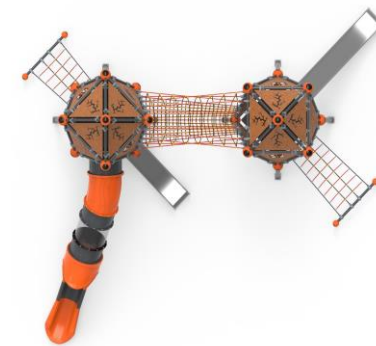

# NEW-GENERATION PLAY EQUIPMENT

**PR HNB3302**

  
Installation Area  
5000x5550

  
Security Area  
9000x9550

  
Peak Height  
5100

  
Drop Height  
2500

  
Number of Users  
20

  
User age  
5-12