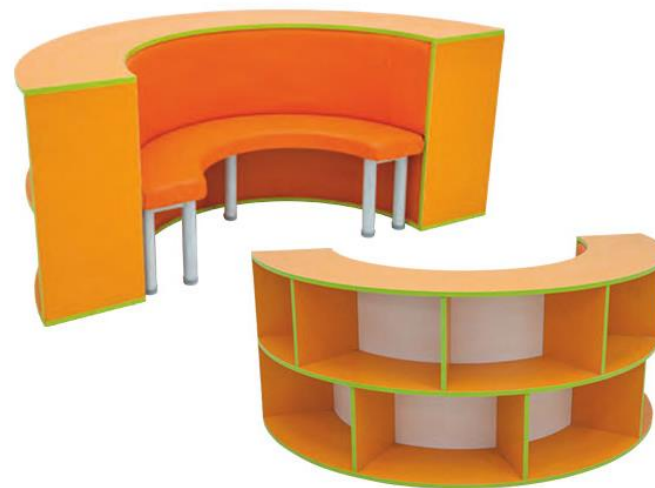

**PR F8130**

**LIBRARY TABLE**

Cabinet Dimensions  
208x100x104 cm

**PR 9928**

**SATURN BOOKSHELF BENCH**

Cabinet Dimensions  
180x90x75 cm

**PR 9487**

**SATURN BOOKSHELF TABLE**