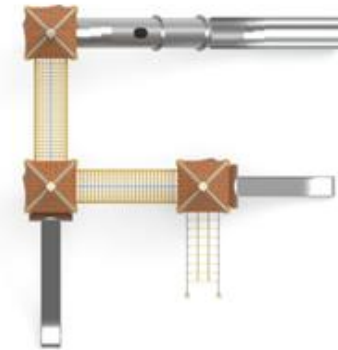

**PR BN3502**

Installation Area  
8100x8300

Security Area  
14100x14300

Peak Height  
5600

Drop Height  
2500

Number of Users  
58

User age  
5-12