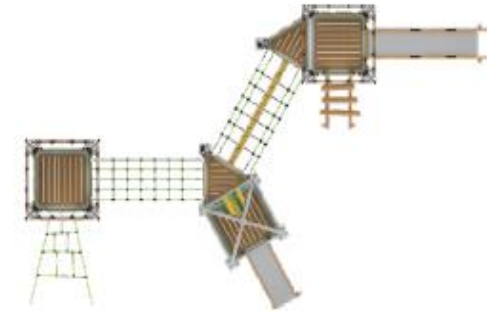

NEW-GENERATION PLAY EQUIPMENT

PR IIF-107