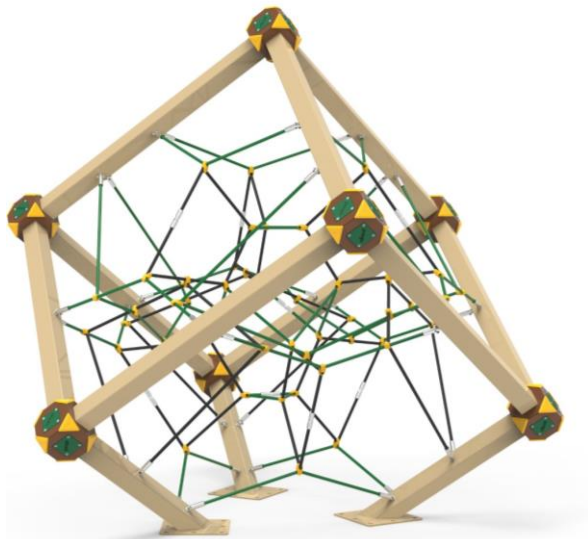

**PR FT2329**

FANTASTIC SERIES

  
Installation Area  
2170x2170

  
Security Area  
5170x5170

  
Peak Height  
2500

  
Number of Users  
6

  
User age  
5-12

**PR FT2330**