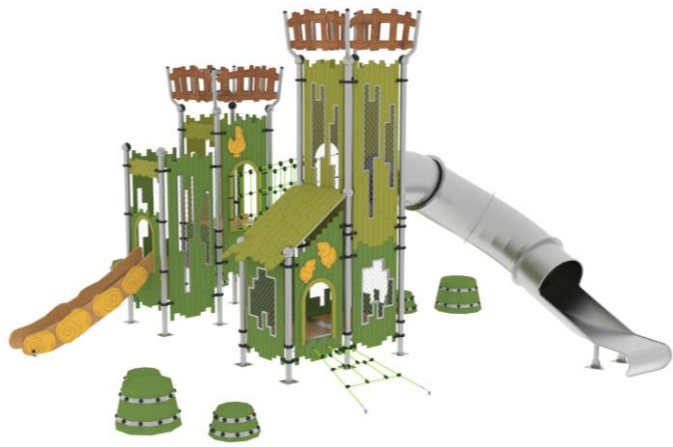

NEW-GENERATION PLAY EQUIPMENT

PR 11F-101