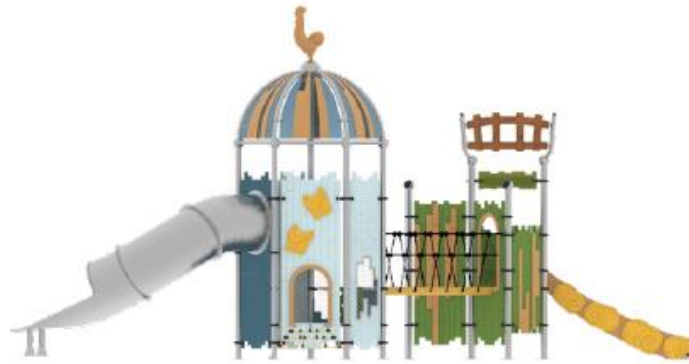

NEW-GENERATION PLAY EQUIPMENT

Installation Area
10 m x 545 m

Security Area
13 m x 8 m

Installation Area
6 m x 730 m

Security Area
780 m x 1010 m