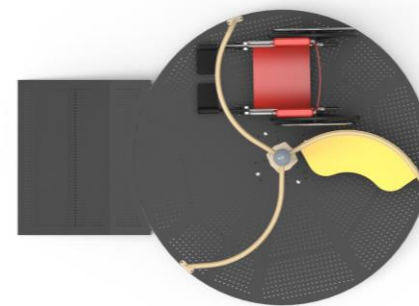

DISABLED PLAYGROUND ACCESSORIES

PR NPE3803

INDEPENDENT SERIES

Installation Area
2000x2800

Security Area
5000x5800

Peak Height
1250

Number of Users
3

User age
5-12