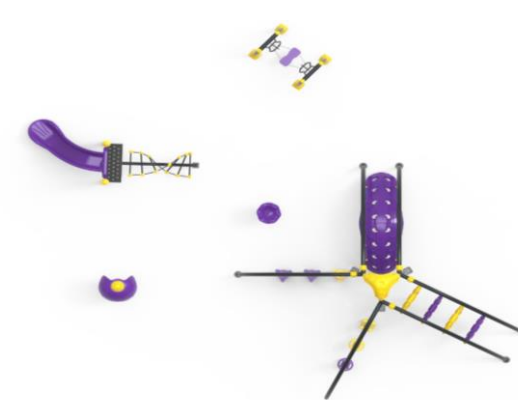

DYNAMIC PLAYGROUND EQUIPMENT

PR DN301

DINAMIK SERIES

Installation Area
7110x7220

Security Area
11110x11220

Peak Height
3260

Drop Height
2500

Number of Users
35

User age
5-12