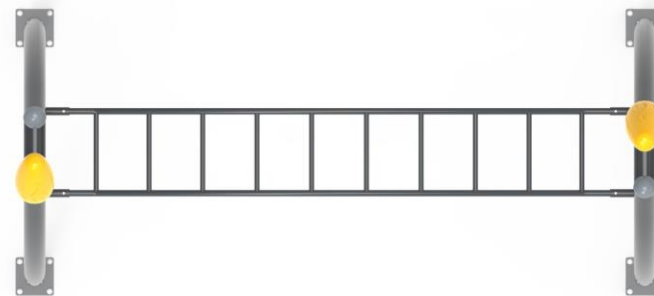

Installation Area
7000x4500

Security Area
7000x4500

Peak Height
2700

Number of Users
2

User age
5-12

Installation Area
3390x1500

Security Area
3390x1500

Peak Height
2700

Number of Users
5

User age
5-12