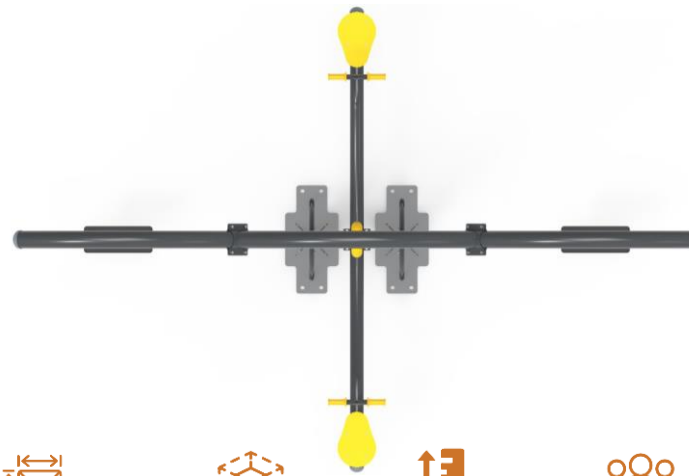

NEW GENERATION SERIES

  
Installation Area  
350x2875

  
Security Area  
3350x5875

  
Peak Height  
2400

  
Number of Users  
2

  
User age  
3-12

**PR YN2108**

NEW GENERATION SERIES