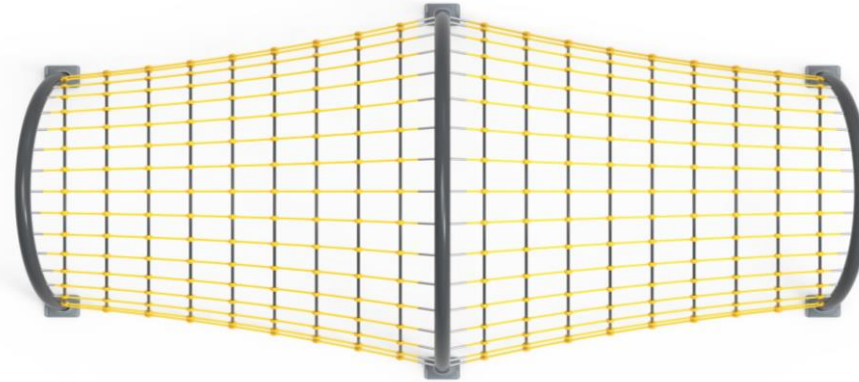

NET AND CLIMBING PLAYGROUND EQUIPMENT

PR FT2312

FANTASTIC SERIES

Installation Area
1430x1810

Security Area
1430x1810

Peak Height
1370

Number of Users
3

User age
5-12