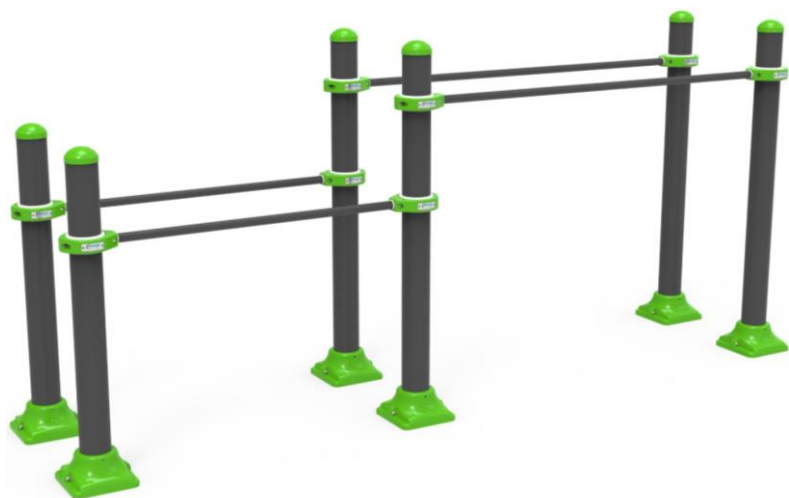

PR FP2415

FITNESS PARK SERIES

Installation Area
850x3400

Security Area
3850x6400

Peak Height
1540

Drop Height
1300

Number of Users
2

User age
14-65