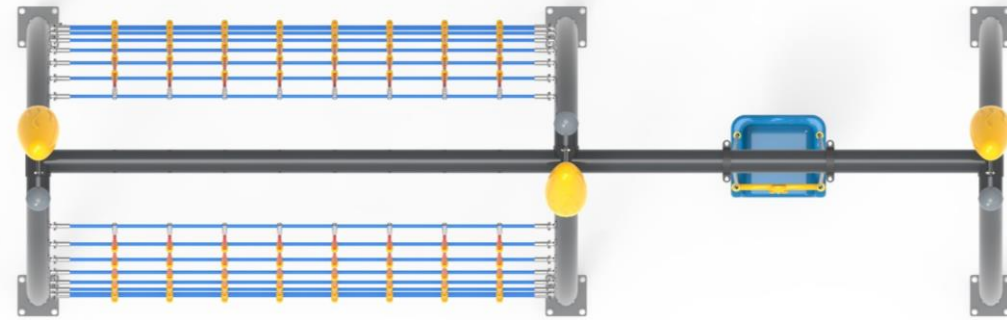

SWING SERIES

  
Installation Area  
1500x3250

  
Security Area  
4500x9320

  
Peak Height  
2700

  
Number of Users  
6

  
User age  
3-12

**PR SW1811**

SWING SERIES