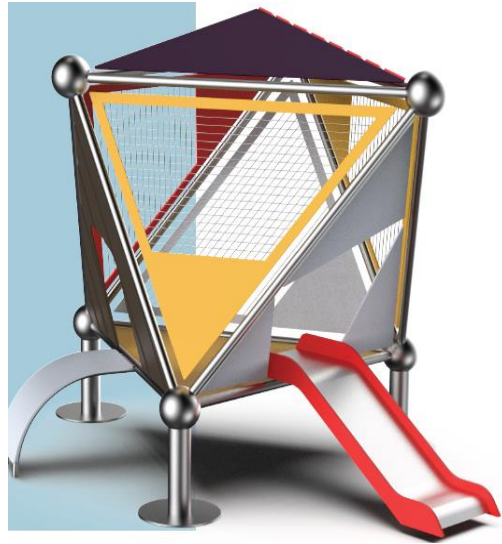

# NEW-GENERATION PLAY EQUIPMENT

**PR I1M-103**

Installation Area  
875 m x 320 m

Security Area  
1110 m x 535 m

**PR I1M-104**

Installation Area  
725 m x 395 m

Security Area  
885 m x 685 m

# NEW-GENERATION PLAY EQUIPMENT

Installation Area  
260 x 365 cm

Security Area  
471 x 644 cm

**PR I1D-100**

Installation Area  
560 x 710 cm

Security Area  
924 x 858 cm

**PR I1D-101**