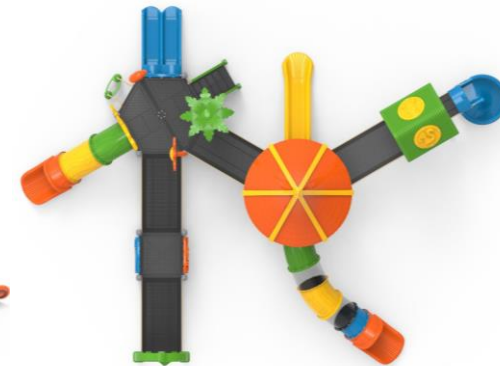

PR NP1410

INDEPENDENT SERIES

Installation Area
12760x9110

Security Area
16760x13110

Peak Height
5440

Drop Height
1500

Number of Users
70

User age
5-12