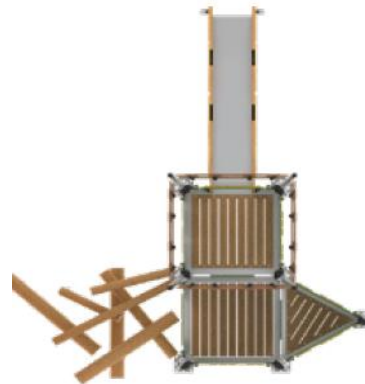

# NEW-GENERATION PLAY EQUIPMENT

**PR 11F-109**

Installation Area  
10 m x 545 m

Security Area  
13 m x 8 m

**PR 11F-110**

Installation Area  
6 m x 730 m

Security Area  
780 m x 1010 m

**PR 11F-111**