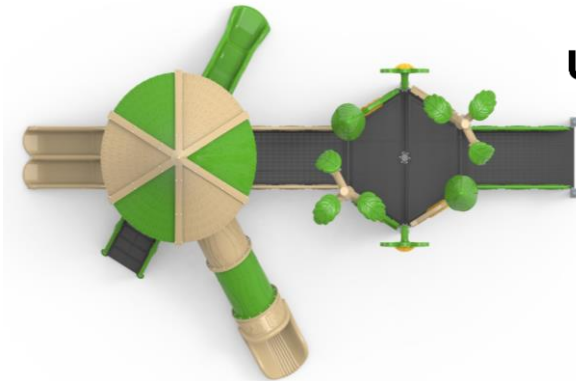

PR NP1402

INDEPENDENT SERIES

Installation Area
9825x6025

Security Area
13825x10025

Peak Height
4945

Drop Height
1000

Number of Users
37

User age
3-12