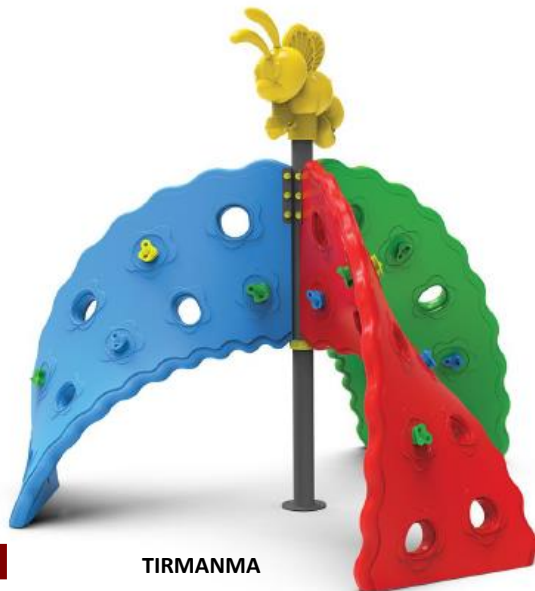

Security Area  
800cmx500cm

User age  
5+

**PR BT-100**

TIRMANMA

Installation Area  
300cmx300cm

Security Area  
700cmx700cm

User age  
5+

**PR BT-101**