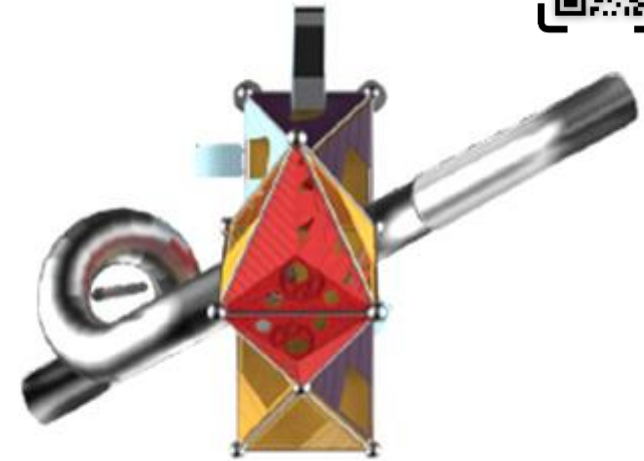

Installation Area
600 x 825 cm

Security Area
991 x 966 cm