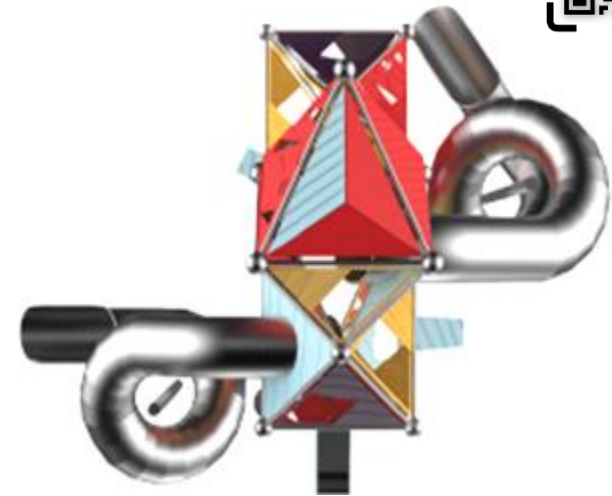

# NEW-GENERATION PLAY EQUIPMENT

Installation Area  
600 x 825 cm

Security Area  
991 x 966 cm

**PR IID-102**

Installation Area  
650 x 990 cm

Security Area  
1242 x 930 cm

**PR IID-103**