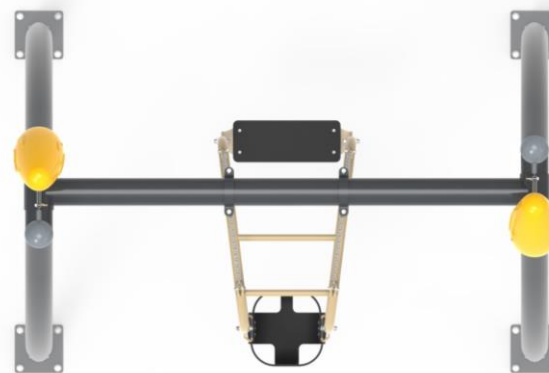

  
User age  
3-12

**PR SW1805-1**

SWING SERIES

  
Installation Area  
1500x3250

  
Security Area  
4500x6250

  
Peak Height  
2990

  
Number of Users  
2

  
User age  
3-12