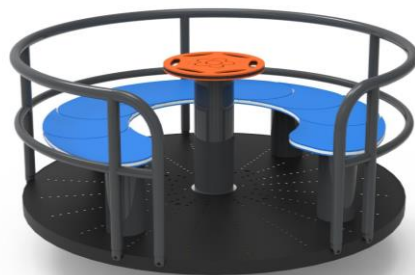

# ROTATING PLATFORM SERIES

**PR DD2203** FERRIS WHEEL SERIES

  
Installation Area  
1300x1300

  
Security Area  
4300x4300

  
Peak Height  
1040

  
Number of Users  
4

  
User age  
3-12

**PR DD2204-1** FERRIS WHEEL SERIES