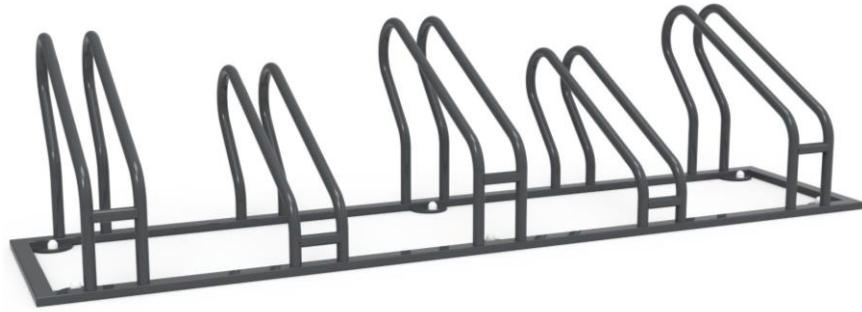

PR PS4104

PARK SERIES

Installation Area
600x3000

Peak Height
260

PR PS4105

PARK SERIES

Installation Area
550x1700

Peak Height
740