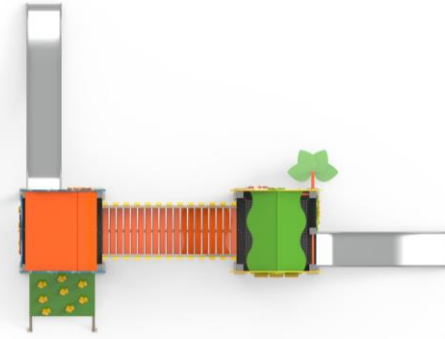

NEW-GENERATION PLAY EQUIPMENT

PR CR609

Installation Area
4500x6250

Security Area
8500x10250

Peak Height
3750

Drop Height
1500

Number of Users
30

User age
5-12