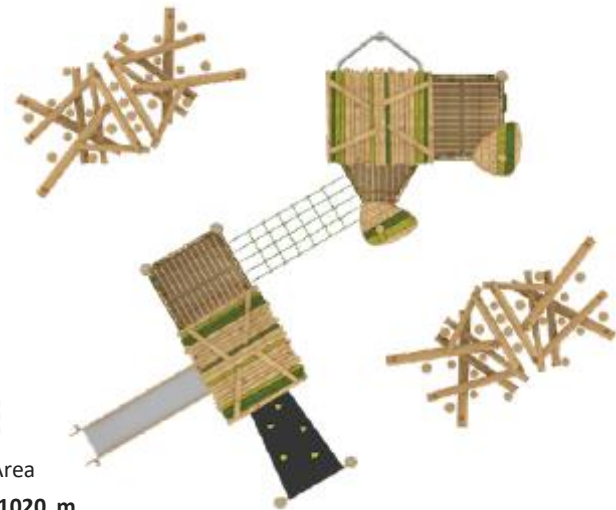

# NEW-GENERATION PLAY EQUIPMENT

**PR NIL-108**

Installation Area  
725 m x 840 m

Security Area  
940 m x 1090 m

**PR NIL-109**

Installation Area  
385 m x 480 m

Security Area  
690 m x 625 m

# NEW-GENERATION PLAY EQUIPMENT

**PR NIL-110**

Installation Area  
965 m x 710 m

Security Area  
1190 m x 840 m

**PR NIL-111**

Installation Area  
715 m x 855 m

Security Area  
840 m x 1020 m

# NEW-GENERATION PLAY EQUIPMENT

**PR NIL-112**

Installation Area  
895 m x 950 m

Security Area  
1130 m x 1150 m

**PR NIL-113**

Installation Area  
235 m x 540 m

Security Area  
380 m x 725 m

Installation Area  
1180 m x 650 m