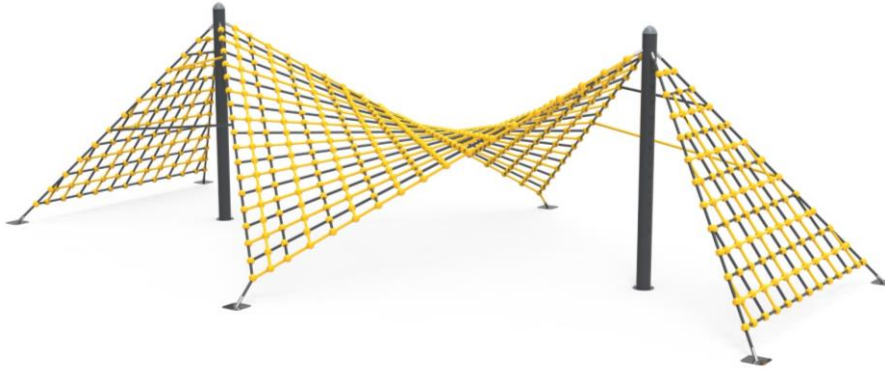

# NET AND CLIMBING PLAYGROUND EQUIPMENT

**PR FT2314**

FANTASTIC SERIES

  
Installation Area  
7500x4500

  
Security Area  
10500x7500

  
Peak Height  
2000

  
Number of Users  
3

  
User age  
5-12