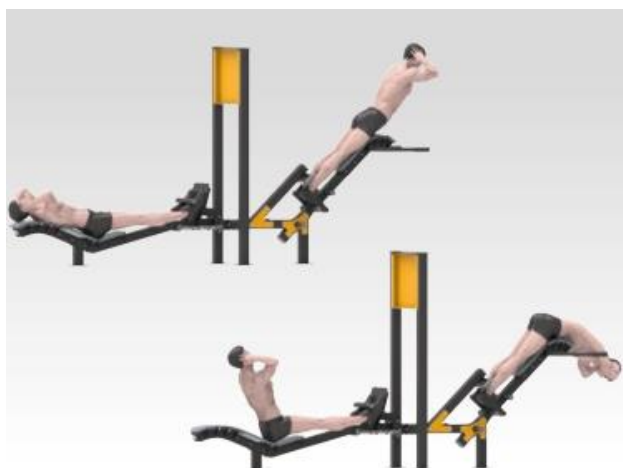

Safety Area  
19.8 m2

Machine Weight  
133 kg

User age  
18+

User Weight  
Max 150 Kg

Metal: Cataphoresis coating + Electrostatic powder coating