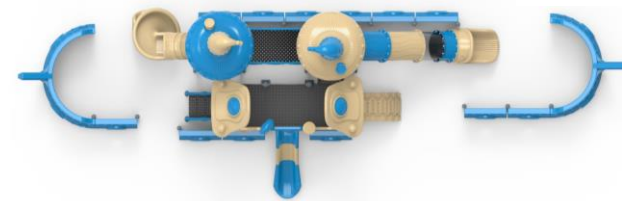

PR SL1203

SAIL SERIES

Installation Area
5100X15000

Security Area
9100X19000

Peak Height
2000

Drop Height
2000

Number of Users
44

User age
5-12