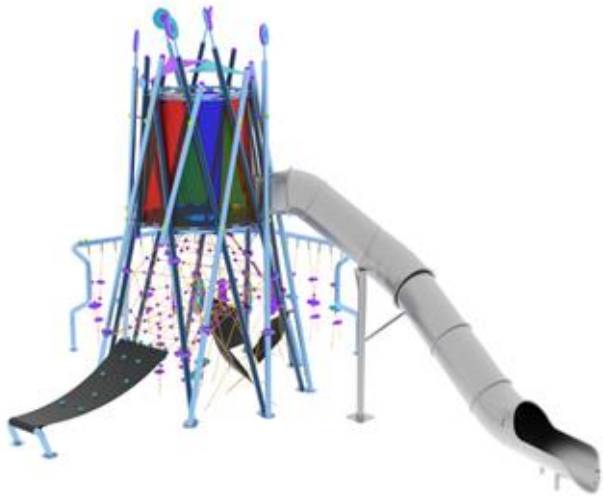

# NEW-GENERATION PLAY EQUIPMENT

Installation Area  
885 m x 965 m

Security Area  
1055 mx 1166 m

**PR III-100**

Installation Area  
850m x 1120 m

Security Area  
1050 m x 1320 m

**PR III-101**