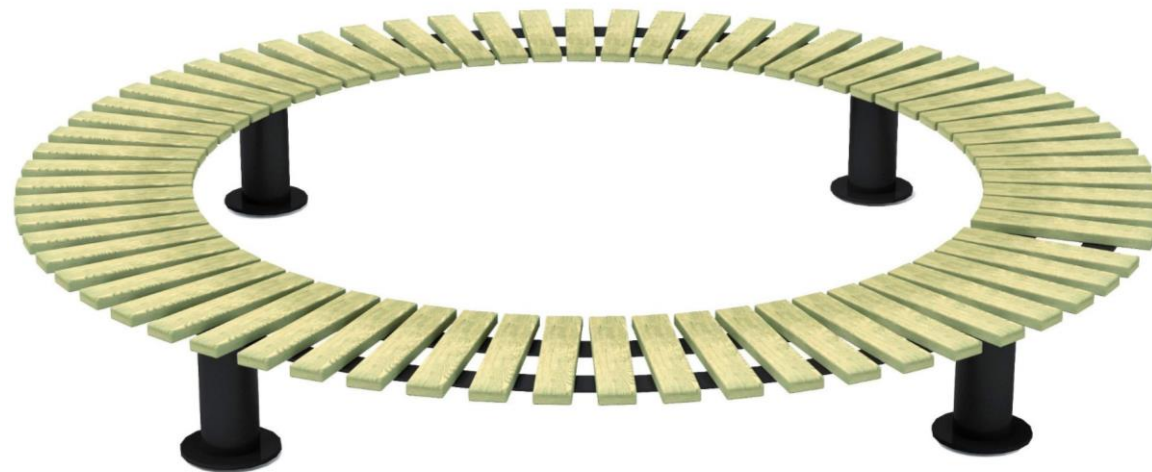

BANK SERIES

PR BNK3115