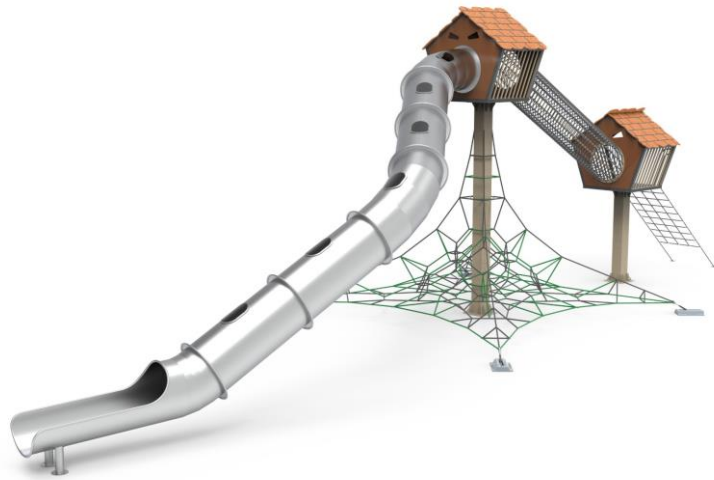

NEW-GENERATION PLAY EQUIPMENT

PR BN3505

Installation Area
5900x18500

Security Area
9900x22500

Peak Height
5700

Drop Height
2000

Number of Users
72

User age
7-14