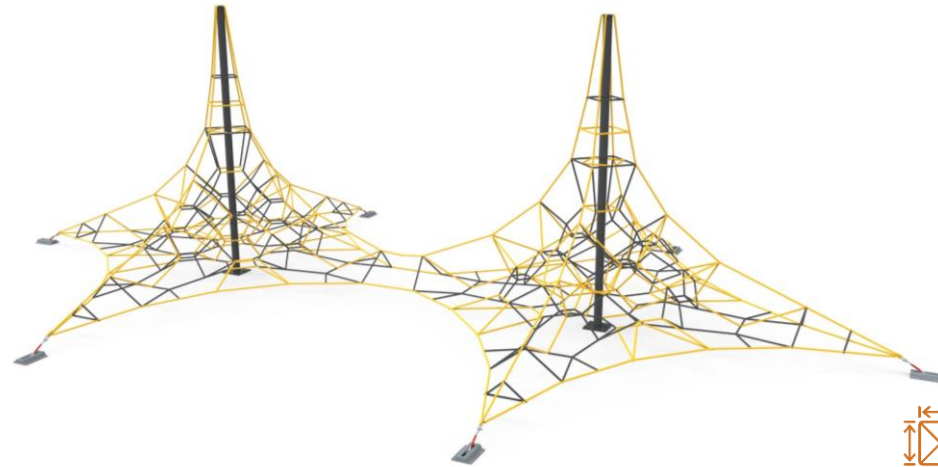

# NET AND CLIMBING PLAYGROUND EQUIPMENT

**PR FT2314**

FANTASTIC SERIES

  
Installation Area  
7500x4500

  
Security Area  
10500x7500

  
Peak Height  
2000

  
Number of Users  
3

  
User age  
5-12