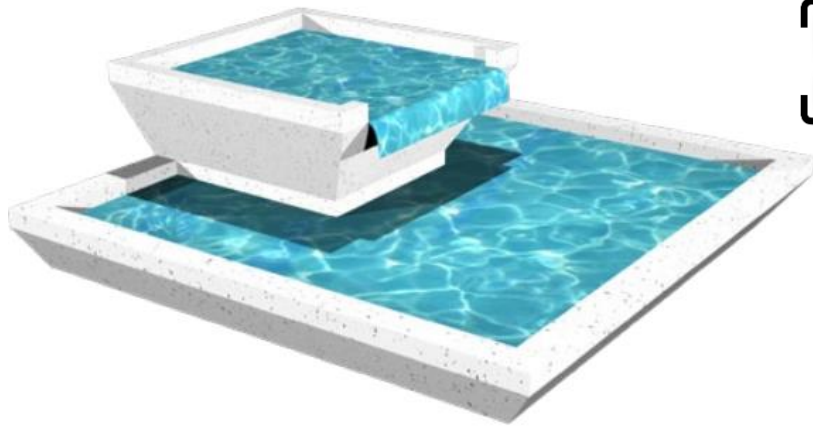

FOUNTAINS

Weight
530 kg

BERTA