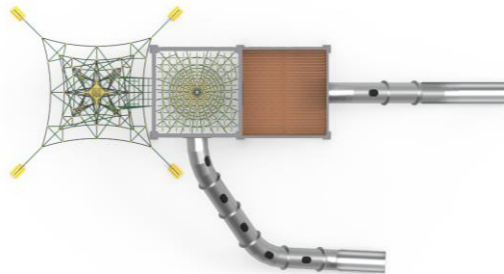

Installation Area  
9750x18400

Security Area  
13750x22400

Peak Height  
6000

Drop Height  
4000

Number of Users  
96

User age  
7-14

**PR CG203**