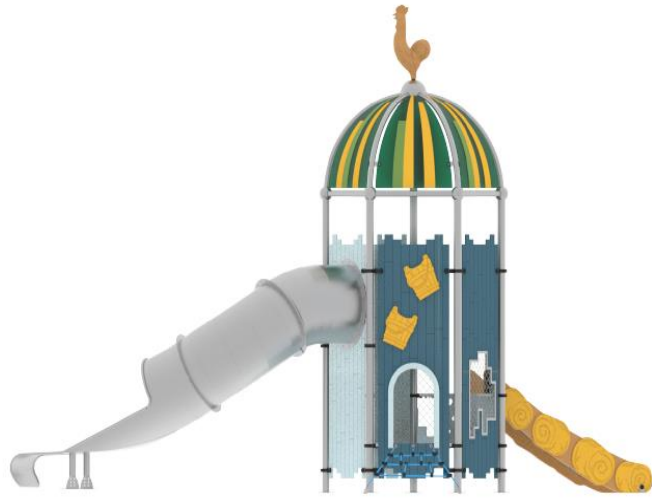

PRIIF-103

NEW-GENERATION PLAY EQUIPMENT