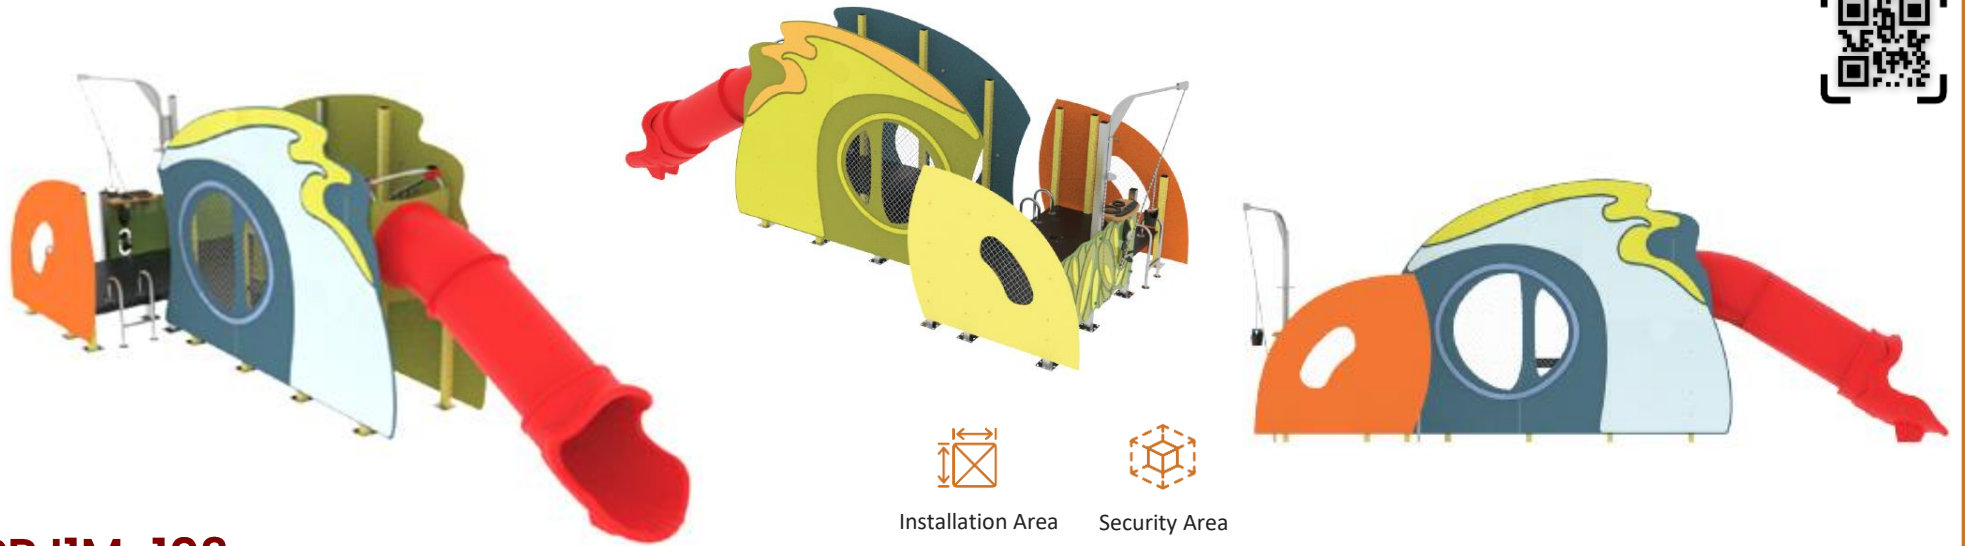

NEW-GENERATION PLAY EQUIPMENT

PR I1M-103

Installation Area
875 m x 320 m

Security Area
1110 m x 535 m