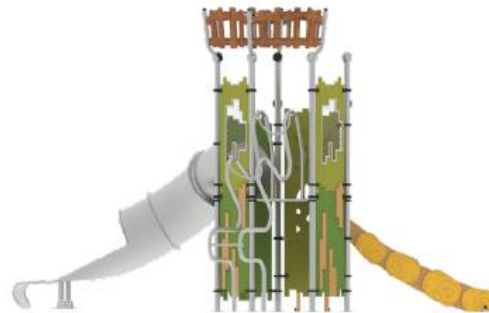

Installation Area 520 m x 7 m
Security Area 680 m x 945 m

PR 11F-106