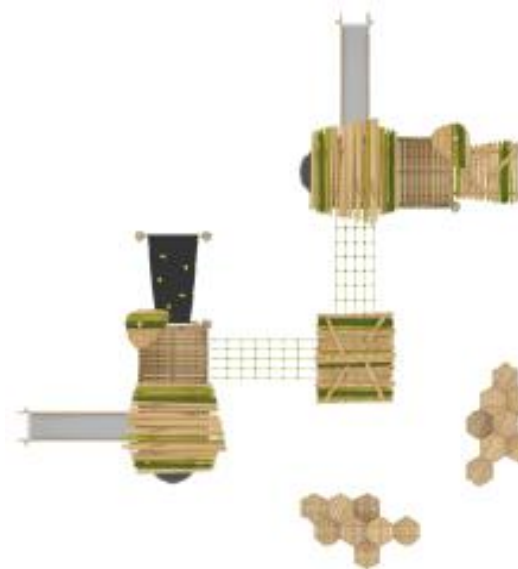

# NEW-GENERATION PLAY EQUIPMENT

**PR NIL-112**

Installation Area  
895 m x 950 m

Security Area  
1130 m x 1150 m

**PR NIL-113**

Installation Area  
235 m x 540 m

Security Area  
380 m x 725 m

Installation Area  
1180 m x 650 m