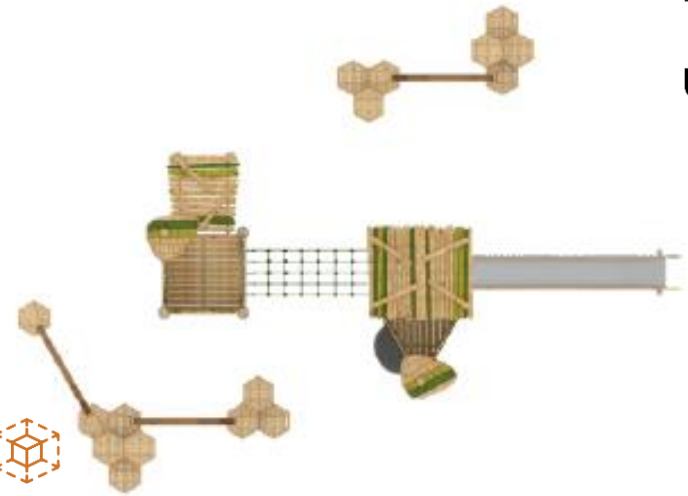

# NEW-GENERATION PLAY EQUIPMENT

**PR NIL-110**

Installation Area  
965 m x 710 m

Security Area  
1190 m x 840 m

**PR NIL-111**

Installation Area  
715 m x 855 m

Security Area  
840 m x 1020 m