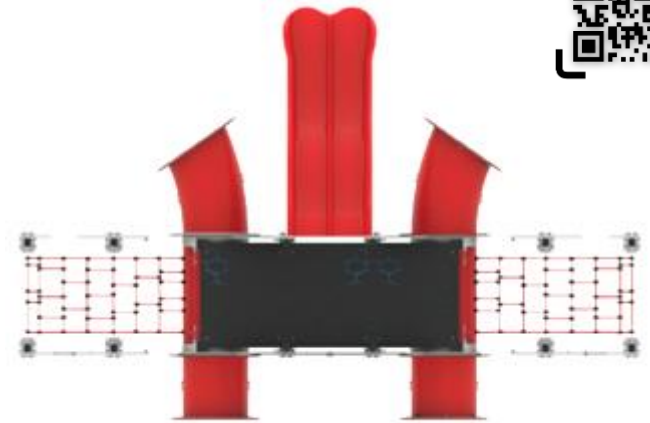

# NEW-GENERATION PLAY EQUIPMENT

**PR I1M-103**

Installation Area  
875 m x 320 m

Security Area  
1110 m x 535 m

**PR I1M-104**

Installation Area  
725 m x 395 m

Security Area  
885 m x 685 m