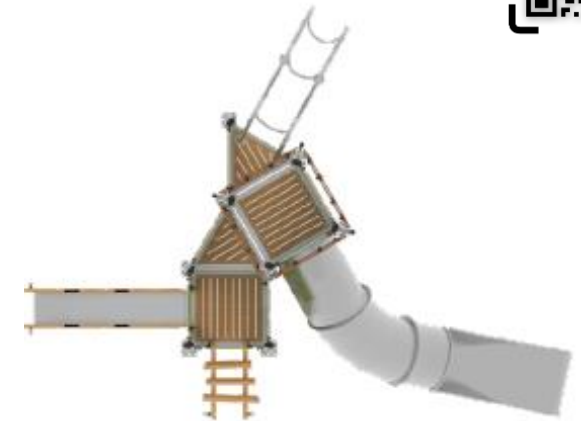

Installation Area 520 m x 7 m
Security Area 680 m x 945 m

PR 11F-106