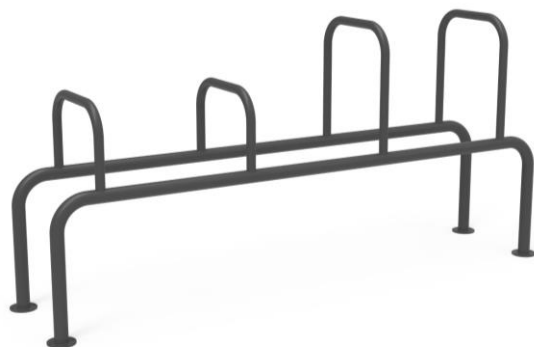

PR FP2444

FITNESS PARK SERIES

Installation Area
620x2050

Security Area
3620x5050

Peak Height
1000

Drop Height
1000

Number of Users
4

User age
14-65