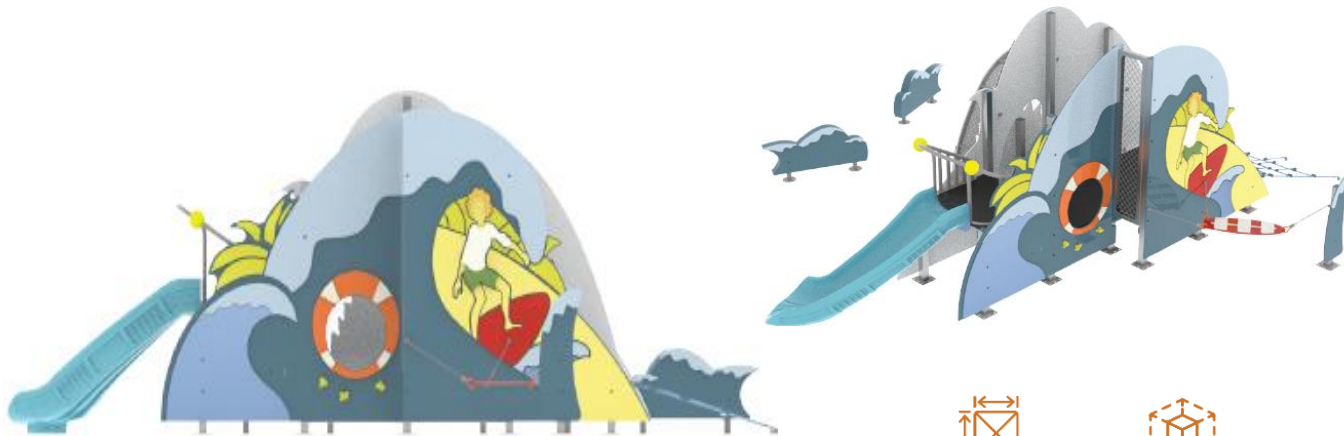

Installation Area
734 m x 610 m

Security Area
840 m x 760 m