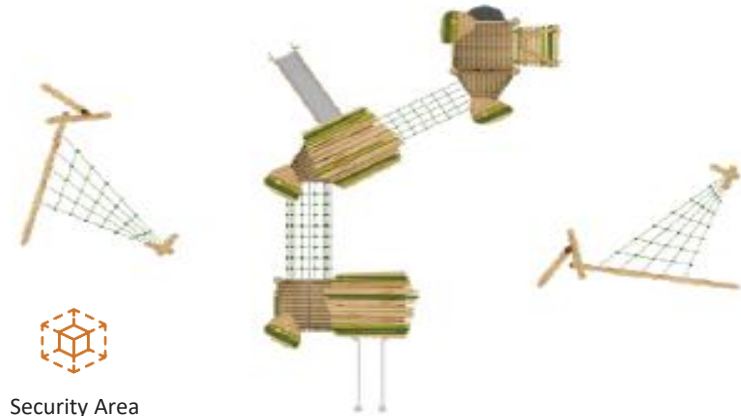

PR NIL-107

Installation Area
995 m x 915 m

Security Area
1095 m x 1045 m