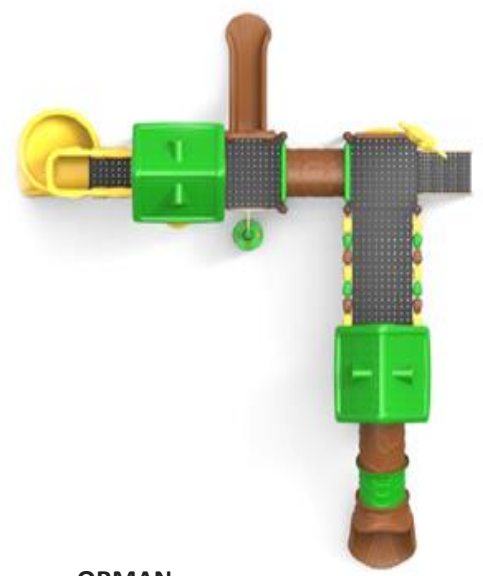

# METAL- PLASTIC PLAYGROUND EQUIPMENT

**PR IP 401**

**ORMAN**

  
Installation Area  
820x720cm

  
Security Area  
1220x1220cm

  
Peak Height  
470cm

  
Drop Height  
200cm

  
User age  
5+