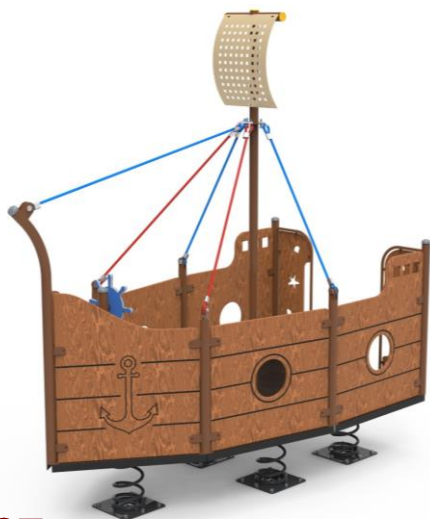

PR ZP2027

POGO STICK SERIES

Installation Area
1500x3040

Security Area
4500x7040

Peak Height
3160

Number of Users
8

User age
3-12