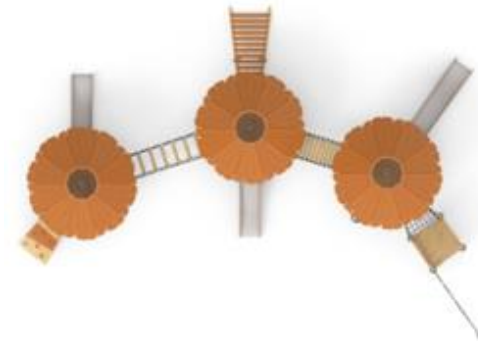

Drop Height
100cm

User age
2+