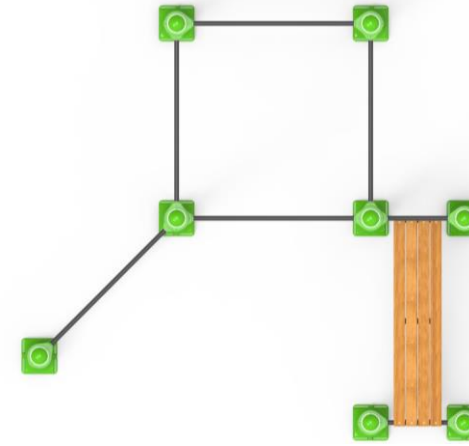

Peak Height  
2640

Drop Height  
2450

Number of Users  
7

User age  
14-65

**PR FP2431**

FITNESS PARK SERIES

  
Installation Area  
2960x3150

  
Security Area  
5960x6150