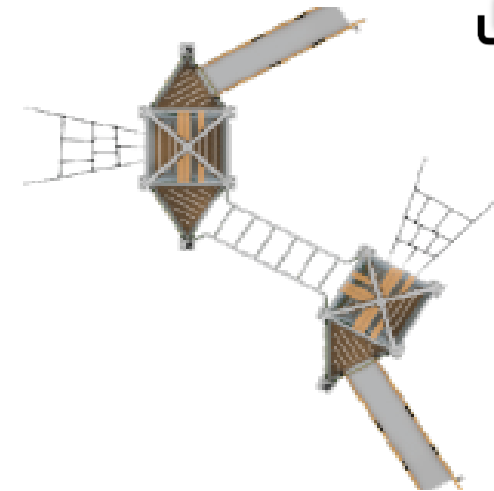

# NEW-GENERATION PLAY EQUIPMENT

**PR IIF-107**

Installation Area  
820 m x 5 m

Security Area  
11 m x 790 m

**PR IIF-108**

Installation Area  
6 m x 730 m

Security Area  
780 m x 1010 m