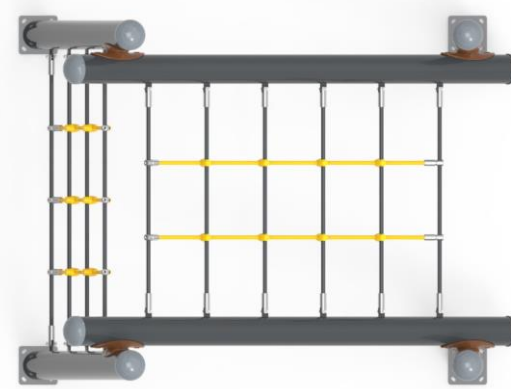

Installation Area 3745x5020	Security Area 3745x5020	Peak Height 2050	Number of Users 8	User age 5-12