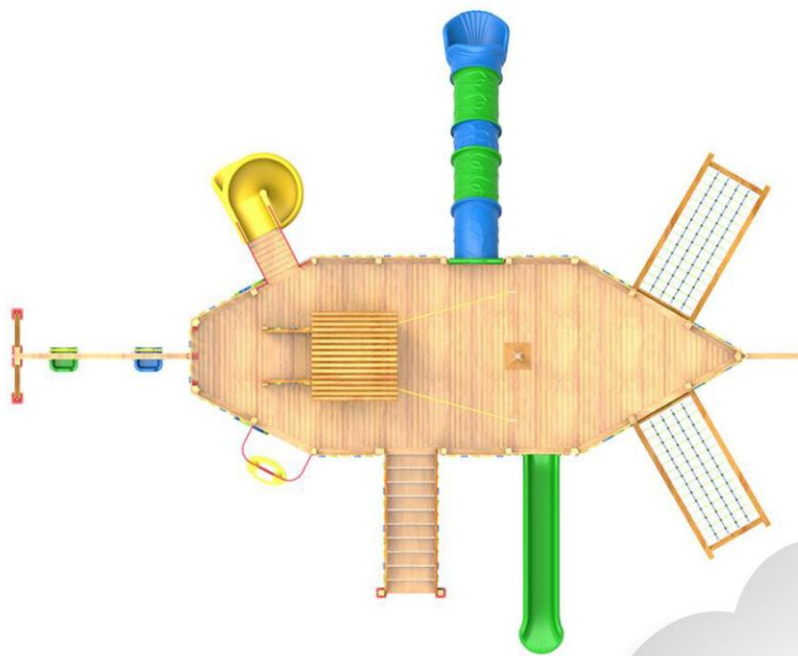

# WOOD- PLASTIC PLAYGROUND EQUIPMENT

**PR AP 108**

AHSAP SERIES

  
Installation Area  
1120x710cm

  
Security Area  
1520x1100cm

  
Peak Height  
415cm

  
Drop Height  
200cm

  
User age  
3+

**PR AP 109**

AHSAP SERIES

  
Installation Area  
650x540cm

  
Security Area  
1050x940cm

  
Peak Height  
430cm

  
Drop Height  
360cm

  
User age  
3+

**see playtime  
from a new perspective  
with our creative  
play equipment!**

# WOOD- PLASTIC PLAYGROUND EQUIPMENT

**PR AP 110**

AHSAP SERIES

Installation Area  
1330x1090cm

Security Area  
1730x1490cm

Peak Height  
650cm

Drop Height  
200cm

User age  
3+