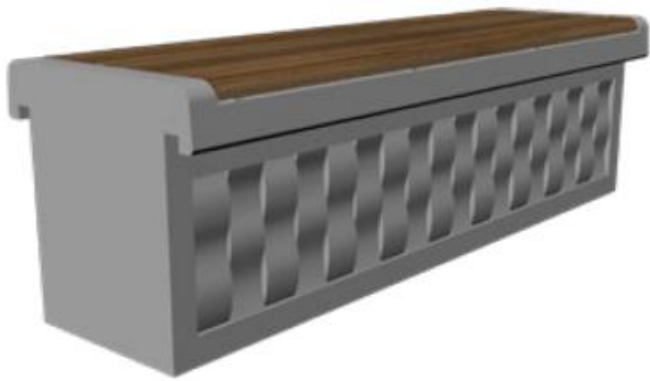

BENCHES

Weight
190 kg - 380 kg - 570 kg - 760 kg

WOODEN BENCH