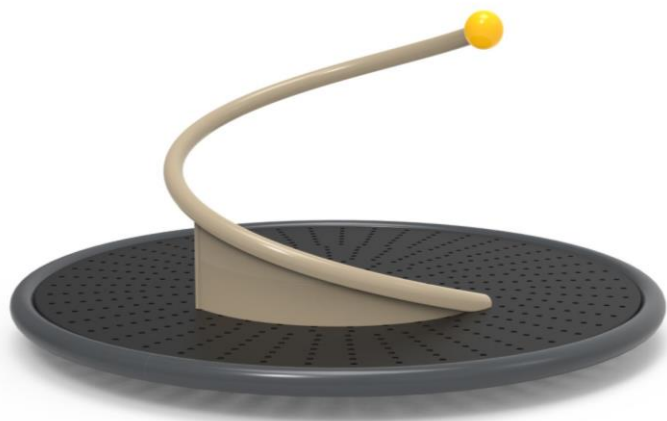

ROTATING PLATFORM SERIES

PR YN2110

NEW GENERATION SERIES

Installation Area
1300x1300

Security Area
4300x4300

Peak Height
430

Number of Users
4

User age
3-12