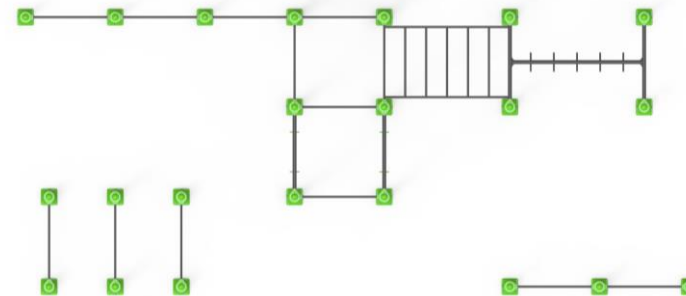

PR FP2438

FITNESS PARK SERIES

Installation Area
4230x10200

Security Area
7230x13200

Peak Height
2640

Drop Height
2640

Number of Users
19

User age
14-65