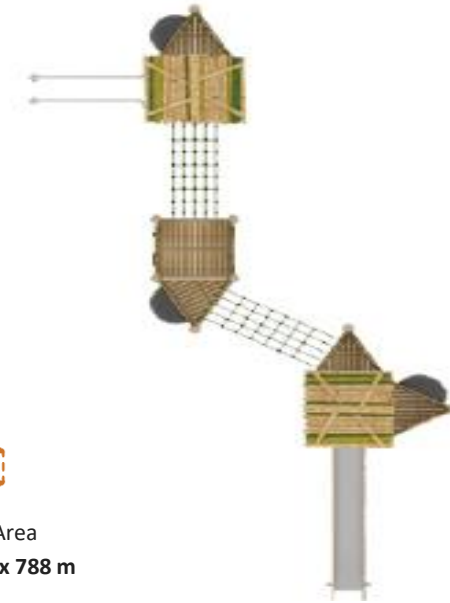

Installation Area
1180 m x 650 m

Security Area
1370 m x 788 m