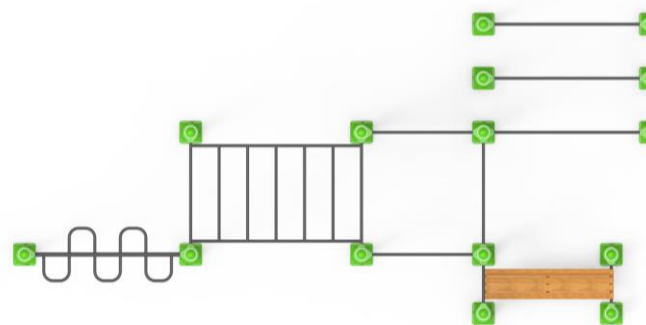

PR FP2436

FITNESS PARK SERIES

Installation Area
3390x7140

Security Area
6390x10140

Peak Height
2640

Drop Height
2450

Number of Users
11

User age
14-65