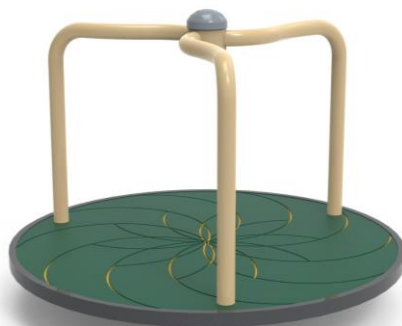

# ROTATING PLATFORM SERIES

**PR DD2202** FERRIS WHEEL SERIES

  
Installation Area  
950x960

  
Security Area  
3950x3960

  
Peak Height  
1430

  
Number of Users  
1

  
User age  
3-12

**PR DD2203-1** FERRIS WHEEL SERIES