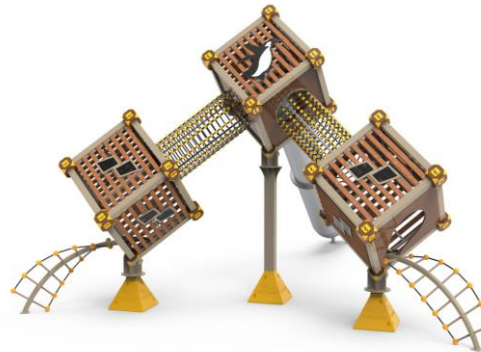

# NEW-GENERATION PLAY EQUIPMENT

**PR CB100**

					
Installation Area 8000x12000	Security Area 1200x16000	Peak Height 6000	Drop Height 3500	Number of Users 45	User age 5-12

**PR CB108**

					
Installation Area 8500x10300	Security Area 12500x14300	Peak Height 5500	Drop Height 3000	Number of Users 40	User age 5-12