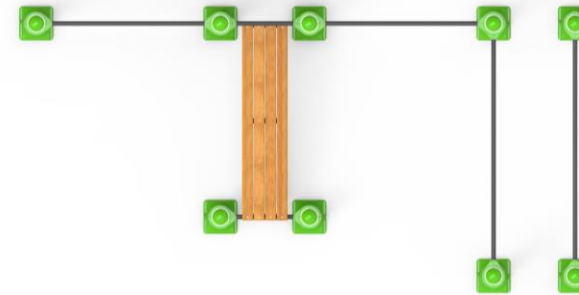

PR FP2432

FITNESS PARK SERIES

Installation Area
2050x4140

Security Area
5050x7140

Peak Height
2640

Drop Height
2450

Number of Users
5

User age
14-65