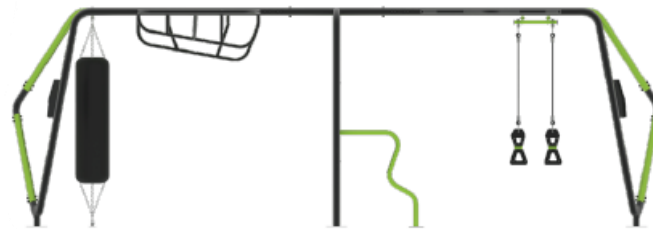

# NEW-GENERATION FITNESS EQUIPMENT

Installation Area  
2.26 m x 4.83 m

**PR 13G-101**

Installation Area  
1.66 m x 4.95 m

**PR 13G-102**

Installation Area  
3.11 m x 7.56 m

**PR 13G-103**

Installation Area  
1.89 m x 7.56 m