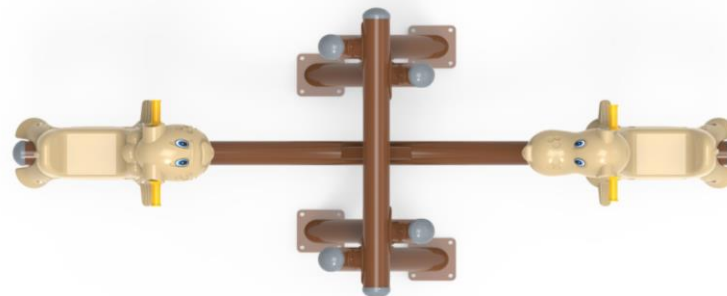

**PR ZP2001**

POGO STICK SERIES

  
Installation Area  
500x840

  
Security Area  
3500x3840

  
Peak Height  
800

  
Number of Users  
1

  
User age  
3-12

**PR TS1910**