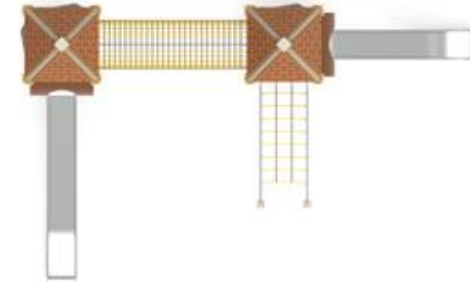

NEW-GENERATION PLAY EQUIPMENT

PR BN3501

Installation Area
4450x7600

Security Area
8450x11600

Peak Height
4250

Drop Height
2000

Number of Users
34

User age
5-12