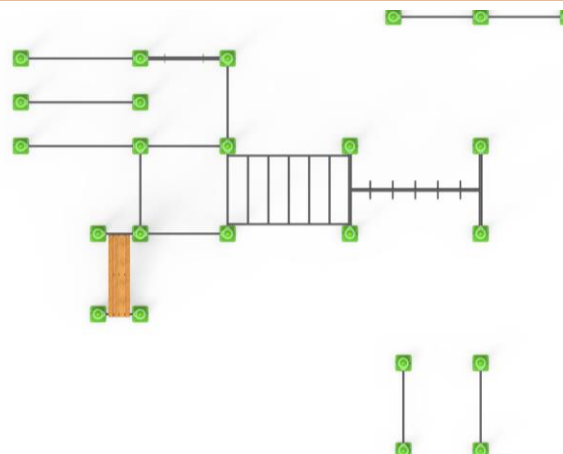

PR FP2435

FITNESS PARK SERIES

Installation Area
6870x8660

Security Area
9870x11660

Peak Height
2640

Drop Height
2450

Number of Users
16

User age
14-65