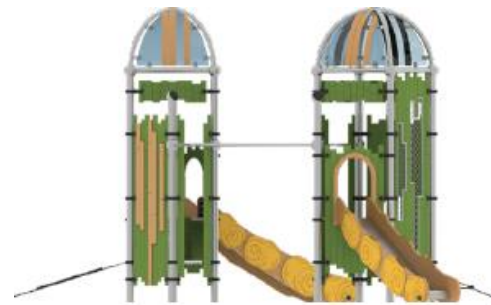

# NEW-GENERATION PLAY EQUIPMENT

**PR IIF-107**

Installation Area  
820 m x 5 m

Security Area  
11 m x 790 m

**PR IIF-108**

Installation Area  
6 m x 730 m

Security Area  
780 m x 1010 m