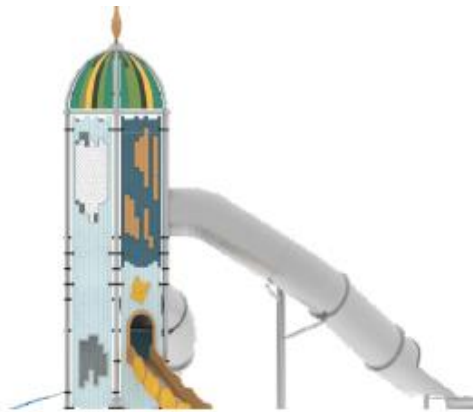

# NEW-GENERATION PLAY EQUIPMENT

Installation Area  
390 m x 235 m

Security Area  
710 m x 480 m

**PRIIF-103**

Installation Area  
860 m x 755 m

Security Area  
1155 m x 1040 m

**PR IIF-104**