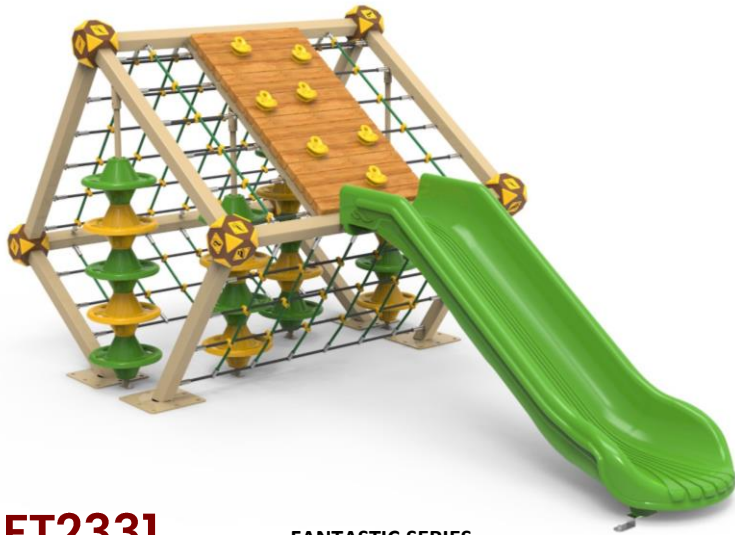

NET AND CLIMBING PLAYGROUND EQUIPMENT

PR FT2331

FANTASTIC SERIES

Installation Area
2295x4520

Security Area
5295x7520

Peak Height
1000

Number of Users
8

Drop Height
1000

User age
5-12