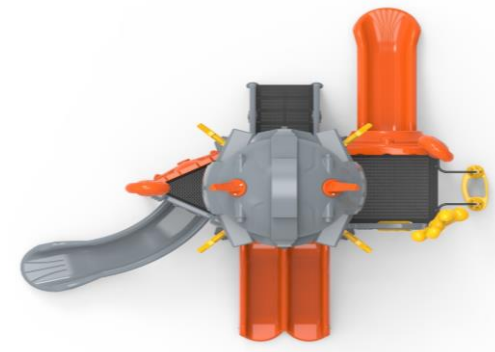

Installation Area
5760x4450

Security Area
9760x8450

Peak Height
4125

Drop Height
1000

Number of Users
22

User age
3-12

PR NR804

NURSERY SERIES