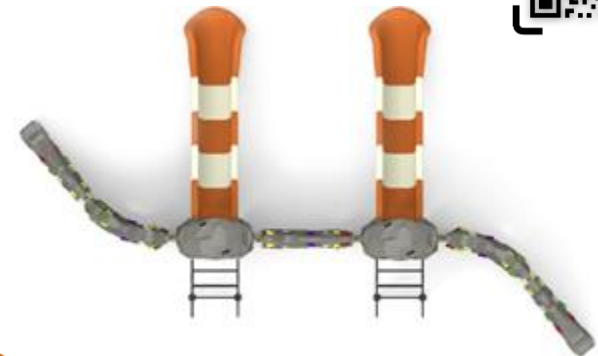

PR KT- 103

TIRMANMA

Installation Area
75x0450cm

Security Area
1115x850cm

User age
5+