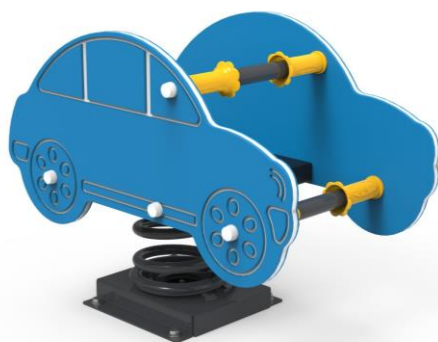

Security Area  
3445x3560

Peak Height  
670

Number of Users  
1

User age  
3-12

**PR ZP2013**

POGO STICK SERIES

Installation Area  
445x770

Security Area  
3445x3780