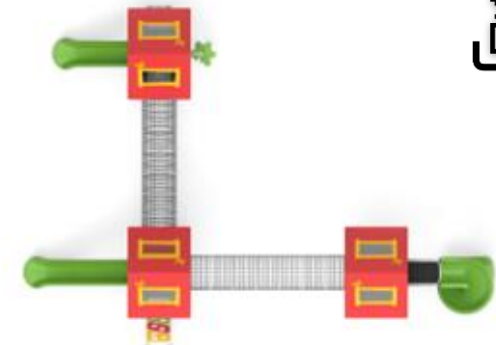

PR YN 400

KUS EVI SERIES

Installation Area
1140x827cm

Security Area
1540x1227cm

Peak Height
455

Drop Height
200cm

User age
5+