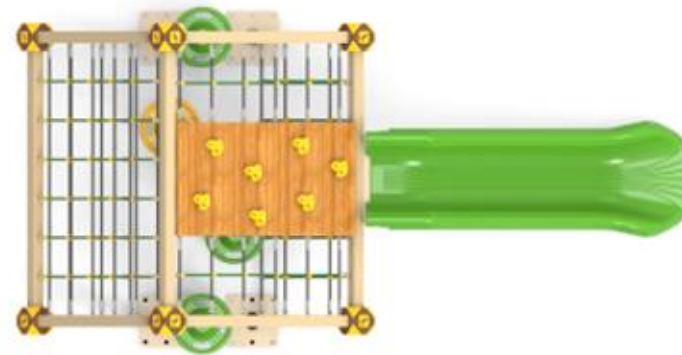

NET AND CLIMBING PLAYGROUND EQUIPMENT

PR FT2331

FANTASTIC SERIES

Installation Area
2295x4520

Security Area
5295x7520

Peak Height
1000

Number of Users
8

Drop Height
1000

User age
5-12