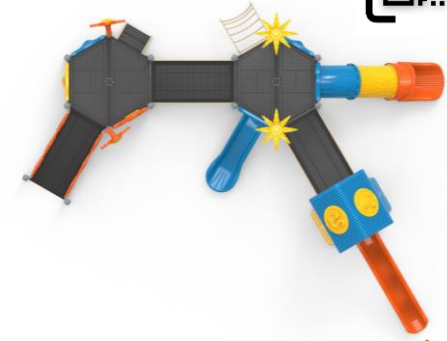

DISABLED PLAYGROUND SERIES

PR NP1409

INDEPENDENT SERIES

Installation Area
10130x6970

Security Area
14130x10970

Peak Height
4010

Drop Height
1500

Number of Users
56

User age
5-12