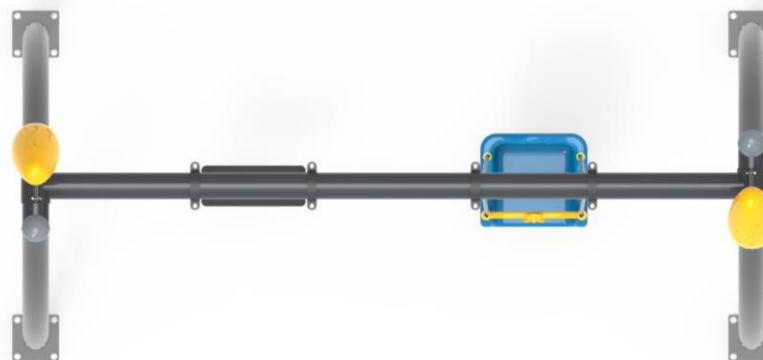

# SWINGS SERIES

				
Installation Area 1500x3250	Security Area 4500x6250	Peak Height 2700	Number of Users 2	User age 3-12

**PR SW1801**

SWING SERIES

				
Installation Area 1500x3250	Security Area 4500x6250	Peak Height 2700	Number of Users 2	User age 3-12