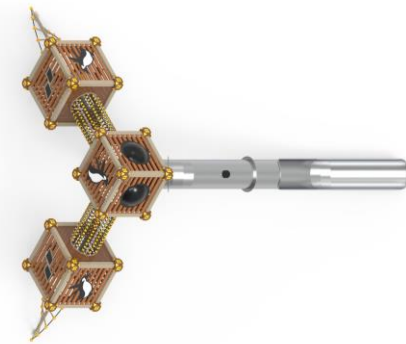

# NEW-GENERATION PLAY EQUIPMENT

**PR CB100**

					
Installation Area 8000x12000	Security Area 1200x16000	Peak Height 6000	Drop Height 3500	Number of Users 45	User age 5-12

**PR CB108**

					
Installation Area 8500x10300	Security Area 12500x14300	Peak Height 5500	Drop Height 3000	Number of Users 40	User age 5-12