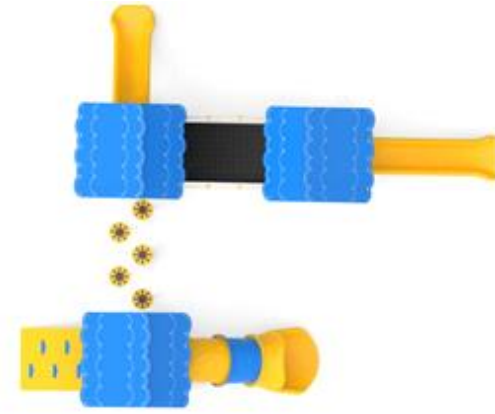

NEW-GENERATION PLAY EQUIPMENT

PR IH 100

HDPE OYUN GROUP SERIES

Installation Area
820x665

Security Area
1220x1065cm

Peak Height
415cm

Drop Height
150cm

User age
5+