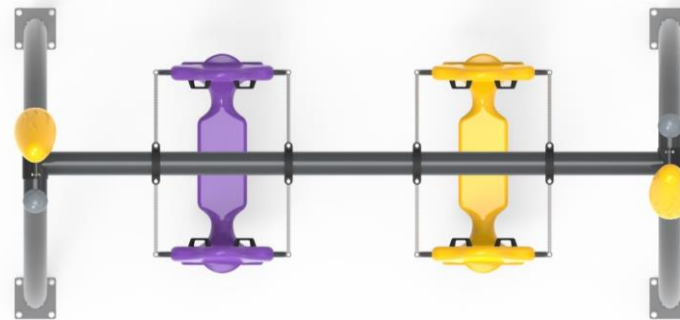

Installation Area
1500x3250

Security Area
4500x6250

Peak Height
2700

Number of Users
4

User age
3-12