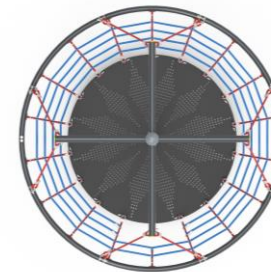

# ROTATING PLATFORM SERIES

**PR DD2214**

FERRIS WHEEL SERIES

  
Installation Area  
2510x2510

  
Security Area  
5510x5510

  
Peak Height  
2900

  
Number of Users  
8

  
User age  
5-12