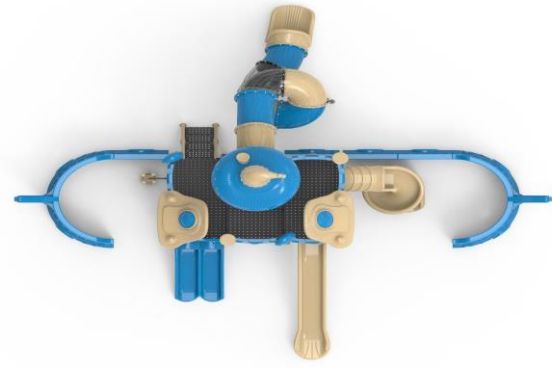

METAL- PLASTIC PLAYGROUND EQUIPMENT

PR SL1202

SAIL SERIES

Installation Area
9775X10540

Security Area
13775X14540

Peak Height
6150

Drop Height
3000

Number of Users
42

User age
5-12