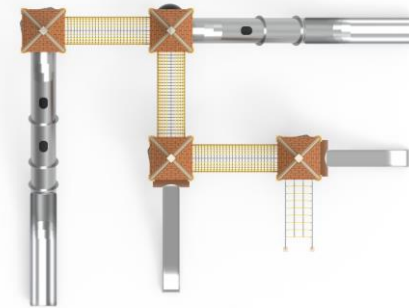

# NEW-GENERATION PLAY EQUIPMENT

**PR BN3503**

  
Installation Area  
8450x8950

  
Security Area  
12450x12950

  
Peak Height  
6100

  
Drop Height  
3000

  
Number of Users  
55

  
User age  
5-12