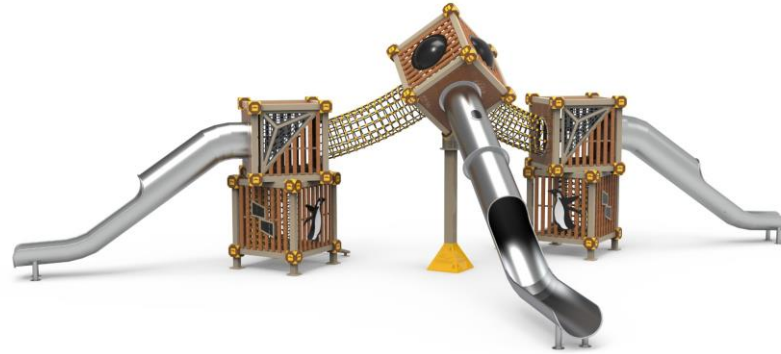

NEW-GENERATION PLAY EQUIPMENT

PR CB109