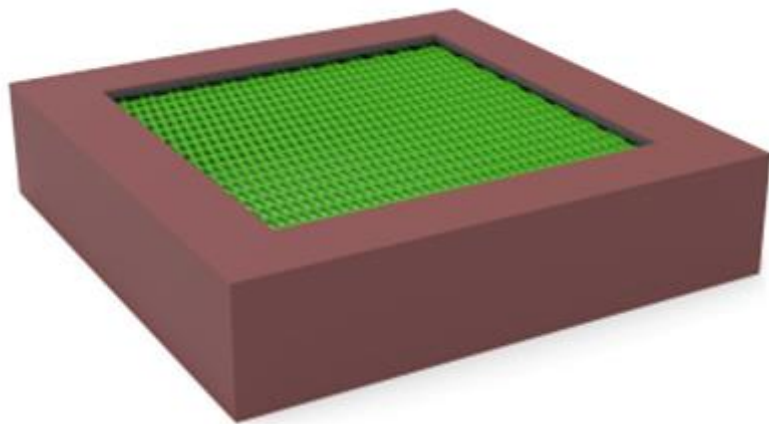

PR FT2338

FANTASTIC SERIES

Installation Area
1800x1800

Security Area
4800x4800

Number of Users
1

User age
5-12