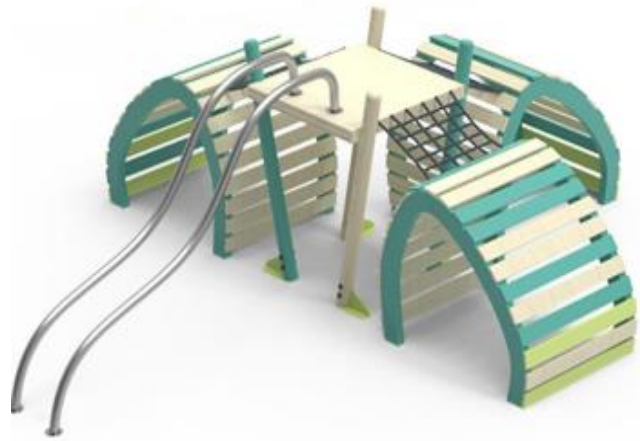

DYNAMIC PLAYGROUND EQUIPMENT

PR MS-200

AHSAP PARKUR