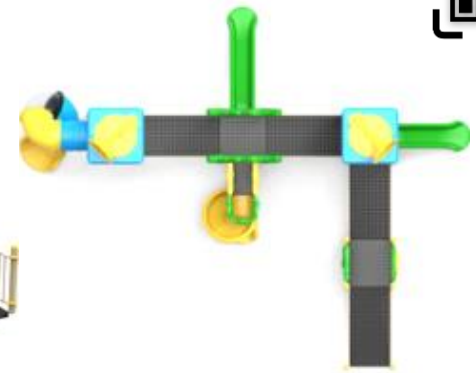

DISABLED PLAYGROUND SERIES

PR IP 902

ENGELSIZ

Installation Area
1130x910cm

Security Area
1530x1310cm

Peak Height
510cm

Drop Height
200cm

User age
5+