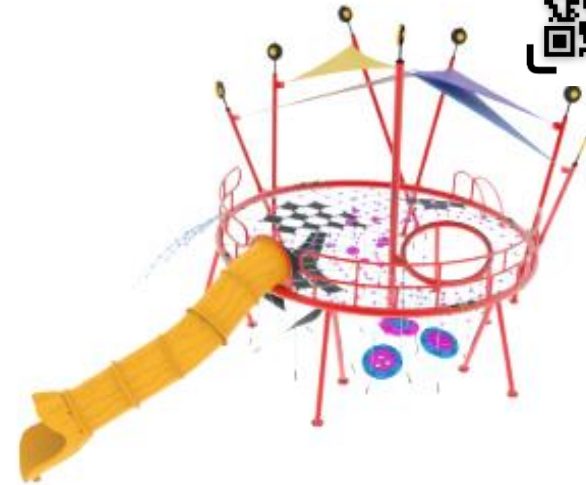

# NEW-GENERATION PLAY EQUIPMENT

Installation Area  
885 m x 965 m

Security Area  
1055 mx 1166 m

**PR III-100**

Installation Area  
850m x 1120 m

Security Area  
1050 m x 1320 m

**PR III-101**