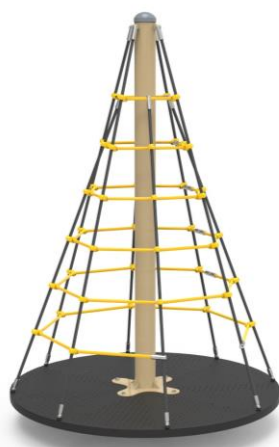

# SPIN INTO JOY

**PR DD2210**

FERRIS WHEEL SERIES

  
Installation Area  
2300x2300

  
Security Area  
5300x5300

  
Peak Height  
985

  
Number of Users  
6

  
User age  
3-12