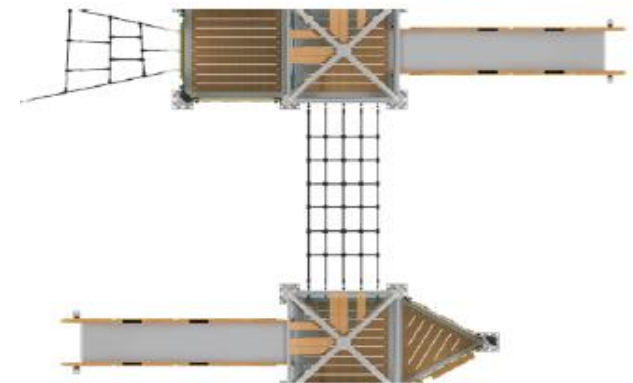

# NEW-GENERATION PLAY EQUIPMENT

**PR NIL-100**

Installation Area  
467 m x 248 m

Security Area  
744 m x 544 m

**PR NIL-101**

Installation Area  
6 m x 730 m

Security Area  
780 m x 1010 m