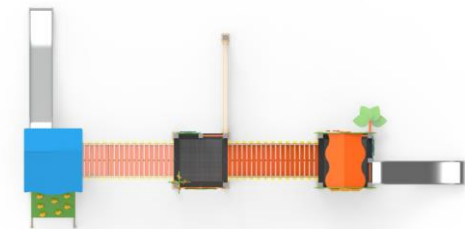

# NEW-GENERATION PLAY EQUIPMENT

Installation Area  
5550x7100

Security Area  
9550x11100

Peak Height  
3800

Drop Height  
1500

Number of Users  
40

User age  
5-12

**PR CR611**