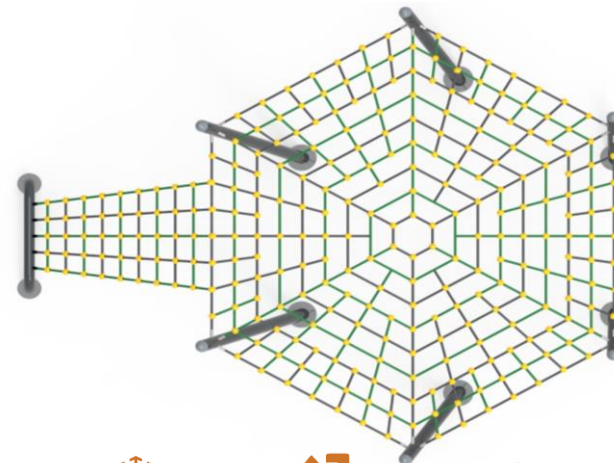

# NET AND CLIMBING PLAYGROUND EQUIPMENT

**PR FT2312**

FANTASTIC SERIES

  
Installation Area  
1430x1810

  
Security Area  
1430x1810

  
Peak Height  
1370

  
Number of Users  
3

  
User age  
5-12