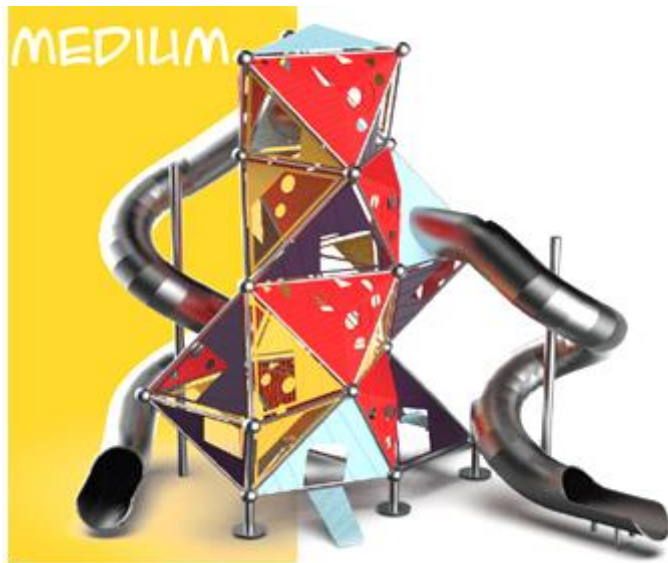

# NEW-GENERATION PLAY EQUIPMENT

Installation Area  
600 x 825 cm

Security Area  
991 x 966 cm

**PR IID-102**

Installation Area  
650 x 990 cm

Security Area  
1242 x 930 cm

**PR IID-103**