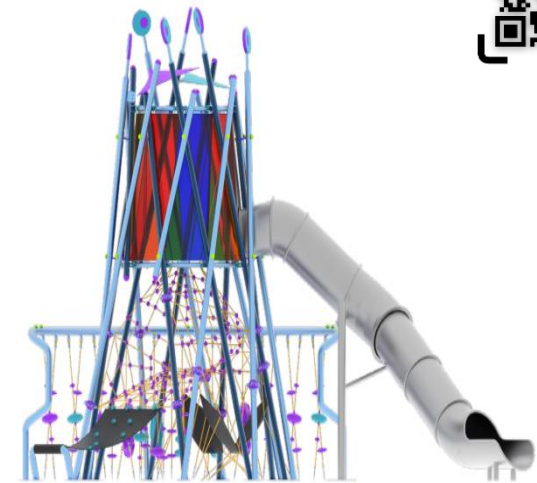

Installation Area
885 m x 965 m

Security Area
1055 mx 1166 m