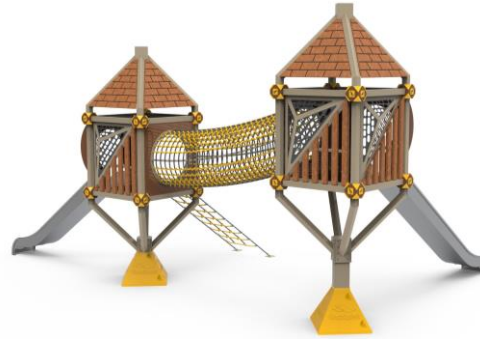

NEW-GENERATION PLAY EQUIPMENT

PR BN3501

Installation Area
4450x7600

Security Area
8450x11600

Peak Height
4250

Drop Height
2000

Number of Users
34

User age
5-12