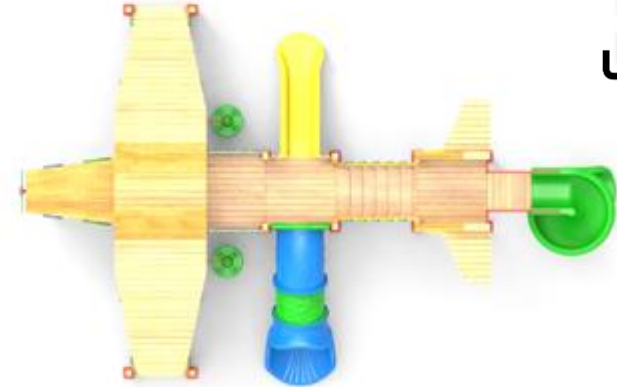

WOOD- PLASTIC PLAYGROUND EQUIPMENT

PR AP 112

AHSAP SERIES

Installation Area
940x600cm

Security Area
1340x1000cm

Peak Height
390cm

Drop Height
200cm

User age
3+