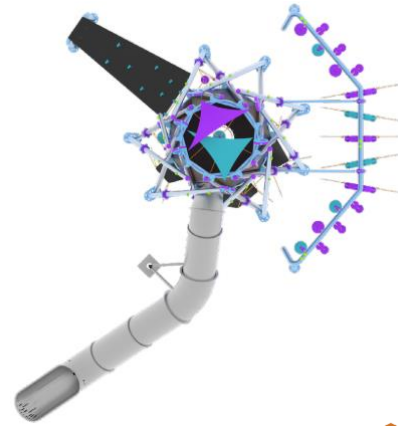

# NEW-GENERATION PLAY EQUIPMENT

Installation Area  
885 m x 965 m

Security Area  
1055 mx 1166 m

**PR III-100**

Installation Area  
850m x 1120 m

Security Area  
1050 m x 1320 m

**PR III-101**