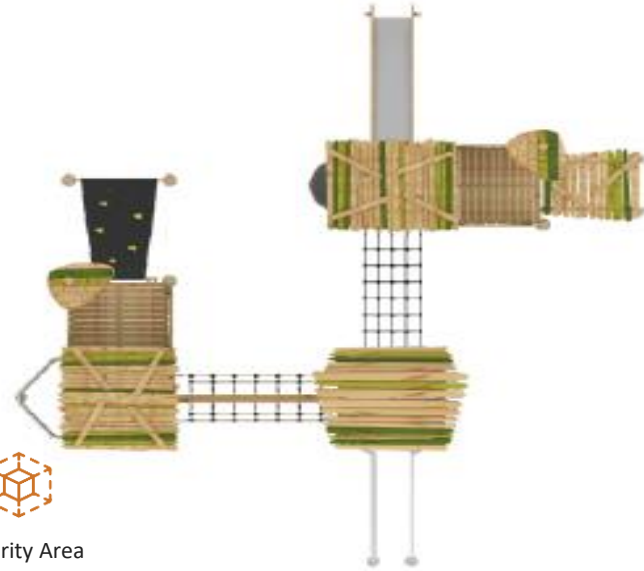

# NEW-GENERATION PLAY EQUIPMENT

**PR NIL-108**

Installation Area  
725 m x 840 m

Security Area  
940 m x 1090 m

**PR NIL-109**

Installation Area  
385 m x 480 m

Security Area  
690 m x 625 m