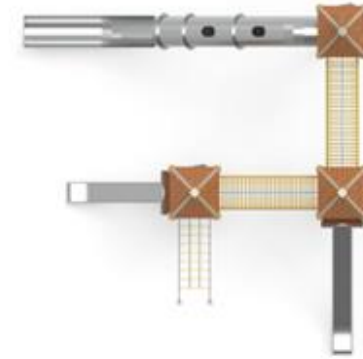

NEW-GENERATION PLAY EQUIPMENT

PR BN3503

Installation Area
8450x8950

Security Area
12450x12950

Peak Height
6100

Drop Height
3000

Number of Users
55

User age
5-12