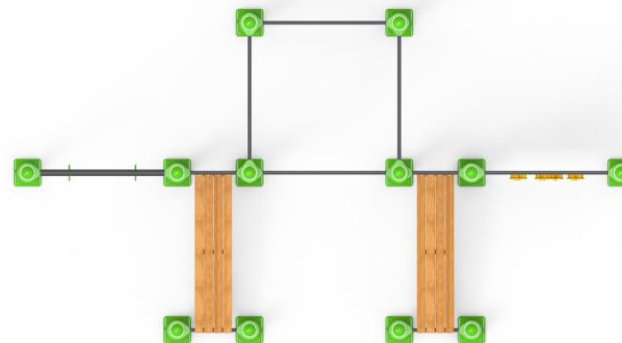

  
Security Area  
6370x7230

  
Peak Height  
2640

  
Drop Height  
2340

  
Number of Users  
8

  
User age  
14-65

**PR FP2441**

FITNESS PARK SERIES

  
Installation Area  
2940x5540