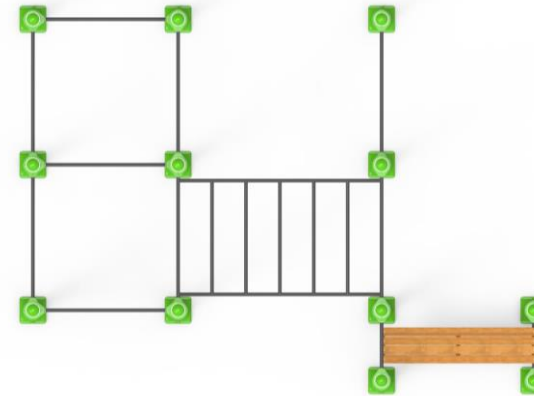

  
Peak Height  
2640

  
Drop Height  
2450

  
Number of Users  
5

  
User age  
14-65

**PR FP2433**

FITNESS PARK SERIES

					
Installation Area 2960x5540	Security Area 5960x8540	Peak Height 2640	Drop Height 2450	Number of Users 9	User age 14-65