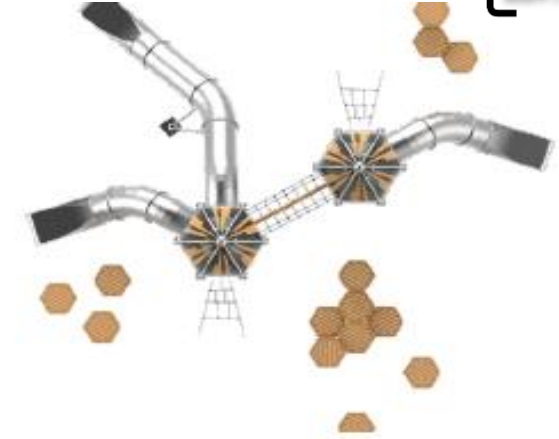

NEW-GENERATION PLAY EQUIPMENT

Installation Area 1130 m x 1245 m
Security Area 1595 m x 15 m

PR 11F-105