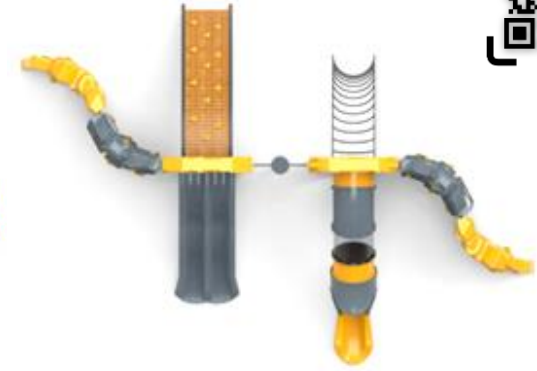

NET AND CLIMBING PLAYGROUND EQUIPMENT

PR SP1505

SLOPE SERIES

Installation Area
7100x10000

Security Area
11100x14000

Peak Height
3000

Drop Height
1700

Number of Users
37

User age
5-12