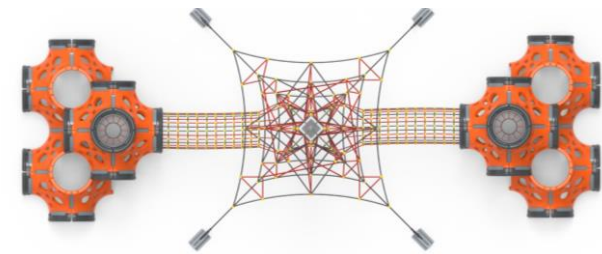

PR MR503

MERCURY SERIES

Installation Area
14785x5900

Security Area
18785x9900

Peak Height
4000

Drop Height
2300

Number of Users
60

User age
5-12