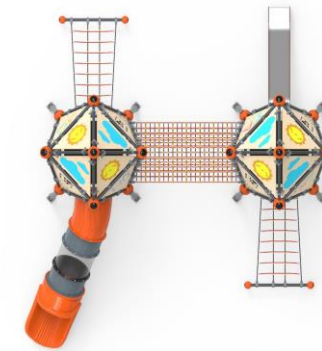

**PR HNB3301**

  
Installation Area  
6550x6800

  
Security Area  
10550x10800

  
Peak Height  
4100

  
Drop Height  
1500

  
Number of Users  
35

  
User age  
5-12