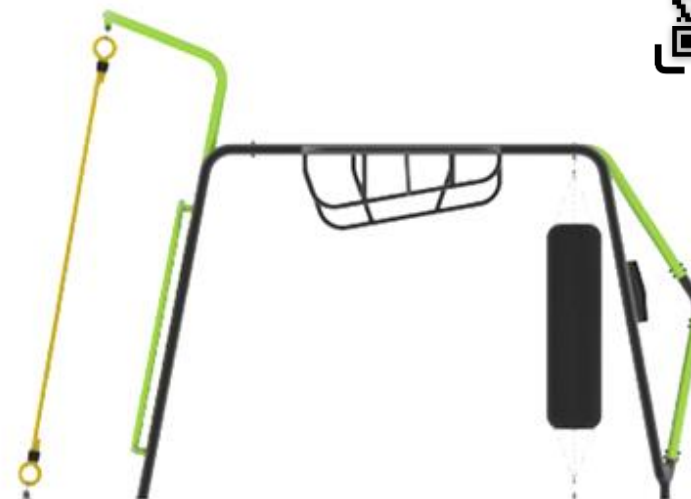

# NEW-GENERATION FITNESS EQUIPMENT

Installation Area  
2.26 m x 4.83 m

**PR 13G-101**

Installation Area  
1.66 m x 4.95 m

**PR 13G-102**

Installation Area  
3.11 m x 7.56 m

**PR 13G-103**

Installation Area  
1.89 m x 7.56 m