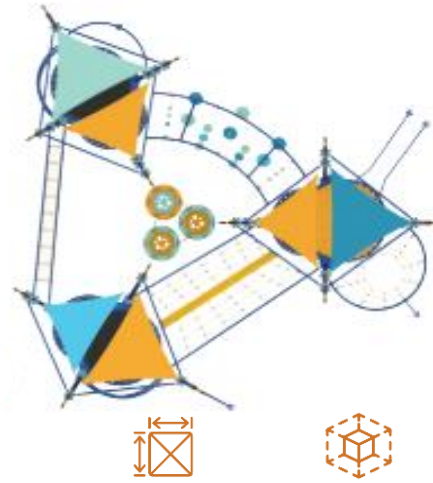

NEW-GENERATION PLAY EQUIPMENT

PR III-100