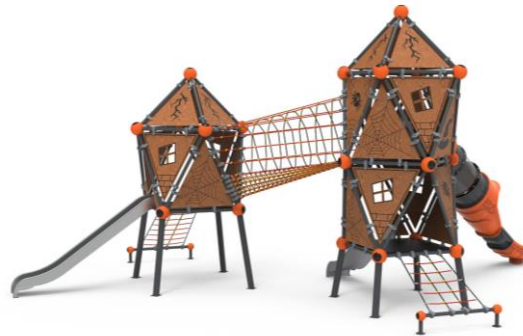

# NEW-GENERATION PLAY EQUIPMENT

**PR HNB3302**

  
Installation Area  
5000x5550

  
Security Area  
9000x9550

  
Peak Height  
5100

  
Drop Height  
2500

  
Number of Users  
20

  
User age  
5-12