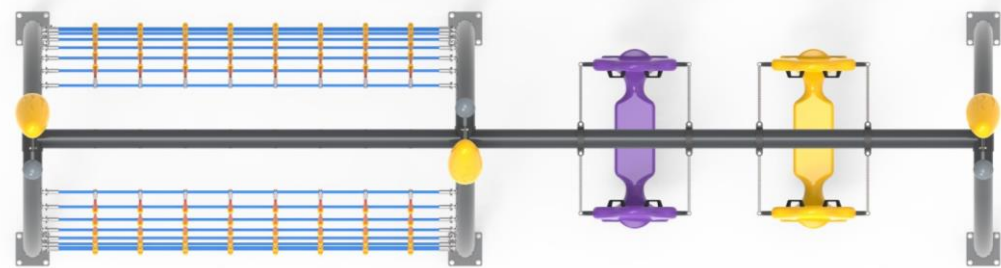

PR SW1812

SWING SERIES

Installation Area
1500x3250

Security Area
4500x8813

Peak Height
2700

Number of Users
12

User age
5-12