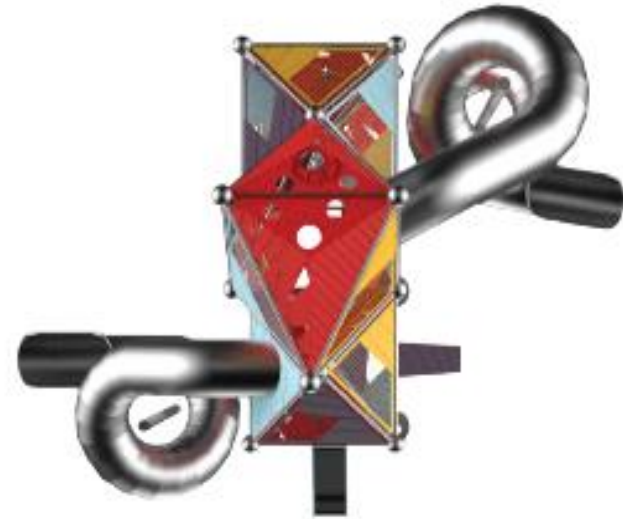

Installation Area
685 x 940 cm

Security Area
944 x 1269 cm