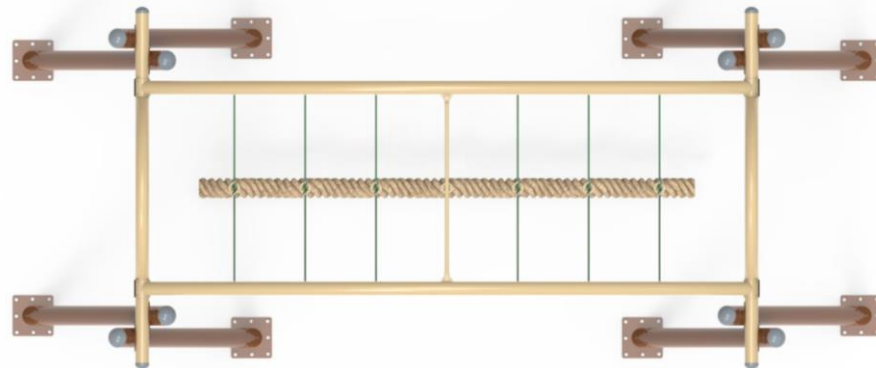

PR SW1816

SWING SERIES

Installation Area
8930X8930

Security Area
11930X11930

Peak Height
2745

Number of Users
9

User age
3-12