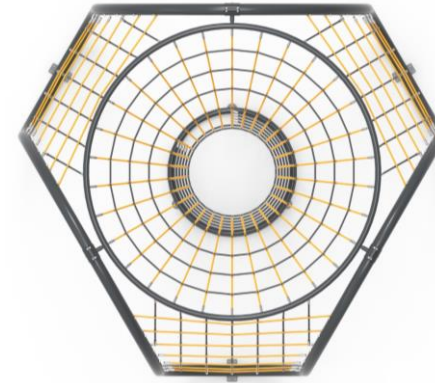

PR FT2317-1

FANTASTIC SERIES

Installation Area
3630x4180

Security Area
6630x7180

Peak Height
2350

Number of Users
8

User age
5-12