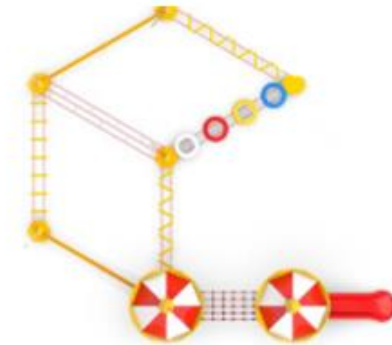

# NEW-GENERATION PLAY EQUIPMENT

**PR YN 100**

KARNAVAL SERIES

  
Installation Area  
740x650cm

  
Security Area  
1050x950cm

  
Peak Height  
500cm

  
Drop Height  
150cm

  
User age  
5+