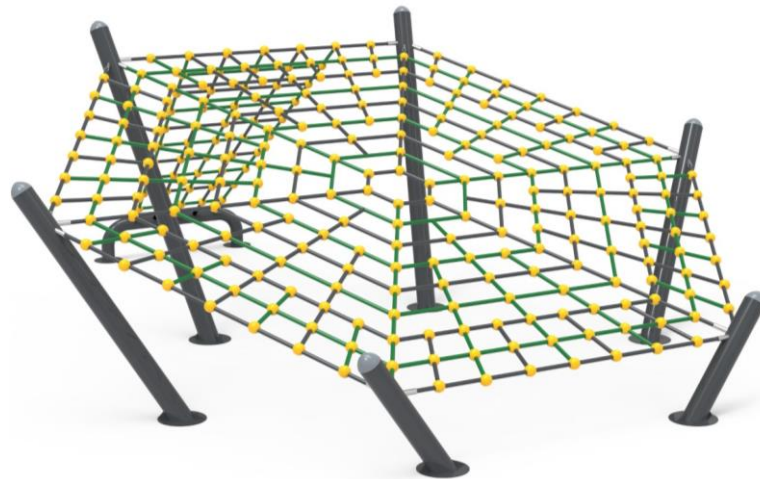

# NET AND CLIMBING PLAYGROUND EQUIPMENT

**PR FT2312**

FANTASTIC SERIES

  
Installation Area  
1430x1810

  
Security Area  
1430x1810

  
Peak Height  
1370

  
Number of Users  
3

  
User age  
5-12