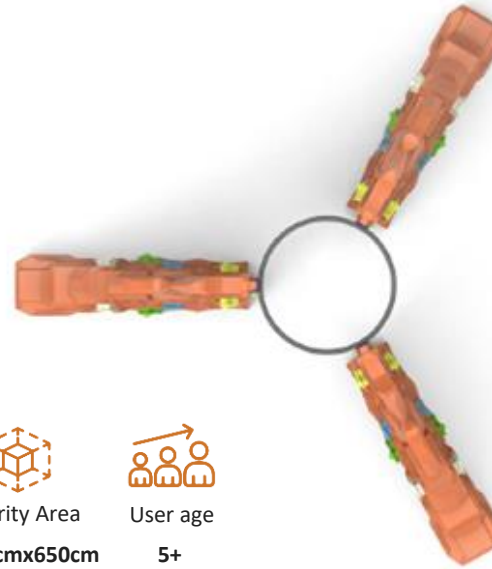

# Climb, Conquer, & Play

WITH OUR EXCITING NET AND CLIMBING STRUCTURES!

**PR KT-100**

TIRMANMA

Installation Area  
250cmx250cm

Security Area  
650cmx650cm

User age  
5+

**PR KT-101**