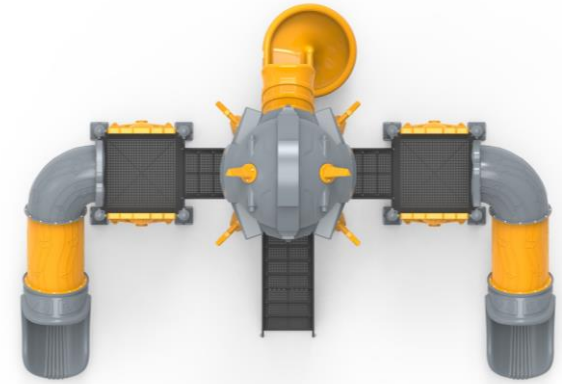

# METAL- PLASTIC PLAYGROUND EQUIPMENT

Installation Area  
7260X5130

Security Area  
11260X9130

Peak Height  
4680

Drop Height  
1500

Number of Users  
28

User age  
5-12

**PR RB1101**