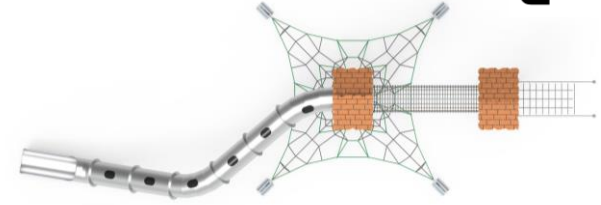

NEW-GENERATION PLAY EQUIPMENT

PR BN3505

Installation Area
5900x18500

Security Area
9900x22500

Peak Height
5700

Drop Height
2000

Number of Users
72

User age
7-14