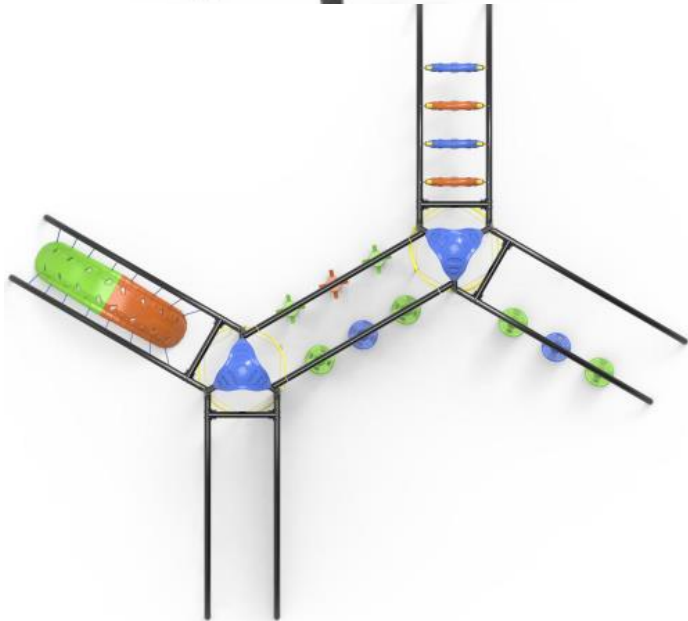

DYNAMIC PLAYGROUND EQUIPMENT

PR MS 102

SURVIVOR SERIES

Installation Area
1150x1030cm

Security Area
950x830cm

Peak Height
300cm

Drop Height
260cm

User age
5+