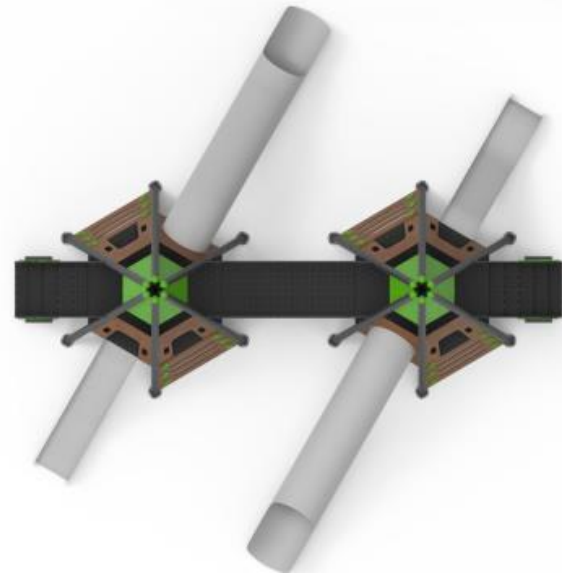

NEW-GENERATION PLAY EQUIPMENT