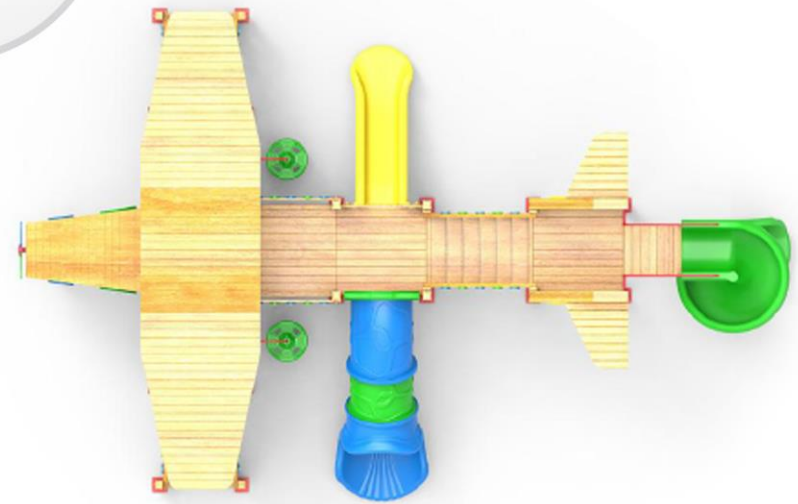

**PR AP 109**

AHSAP SERIES

  
Installation Area  
650x540cm

  
Security Area  
1050x940cm

  
Peak Height  
430cm

  
Drop Height  
360cm

  
User age  
3+

**see playtime  
from a new perspective  
with our creative  
play equipment!**