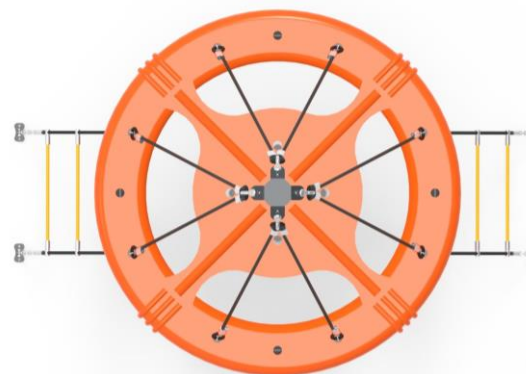

Installation Area
1790x1790

Security Area
4790x4790

Peak Height
2516

Number of Users
4

User age
5-12