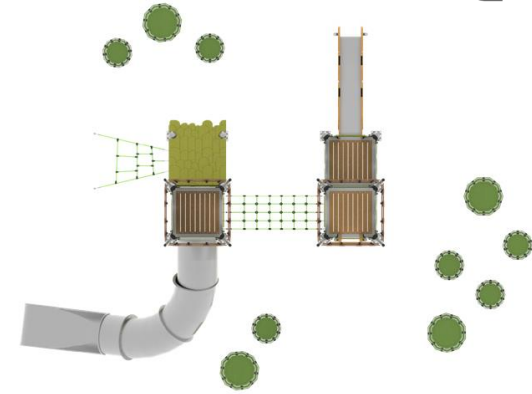

NEW-GENERATION PLAY EQUIPMENT

PR 11F-101