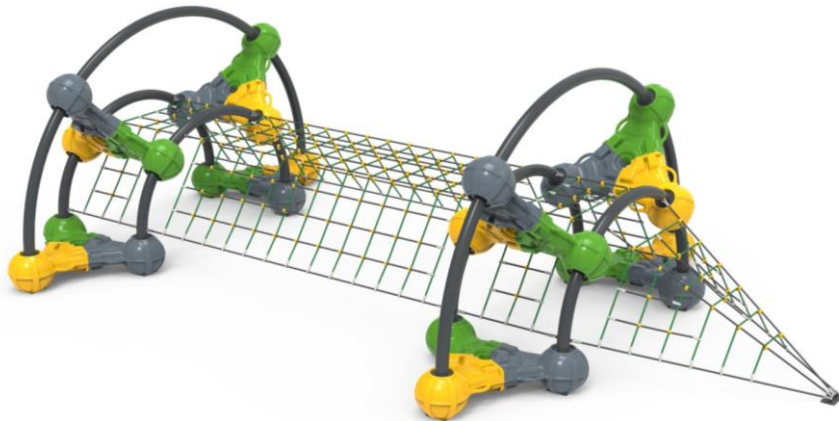

PR FT2332

FANTASTIC SERIES

Installation Area
8550x4780

Security Area
11550x7780

Peak Height
2500

Number of Users
16

User age
5-12