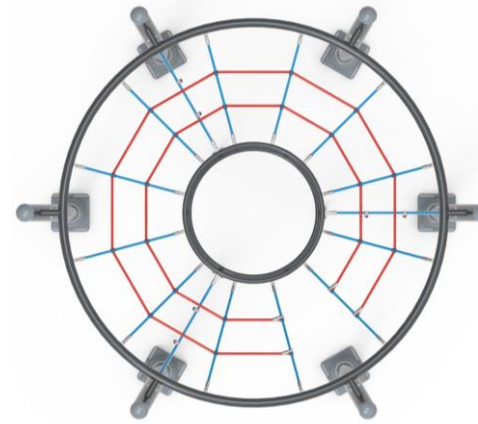

PR FT2329

FANTASTIC SERIES

Installation Area
2690x3100

Security Area
5690x6100

Peak Height
2140

Number of Users
5

User age
5-12

TRPA 003