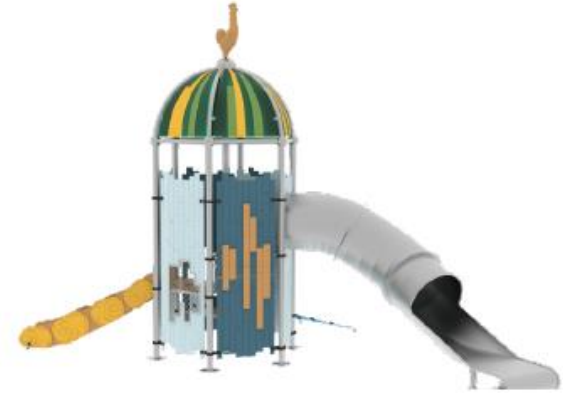

NEW-GENERATION PLAY EQUIPMENT