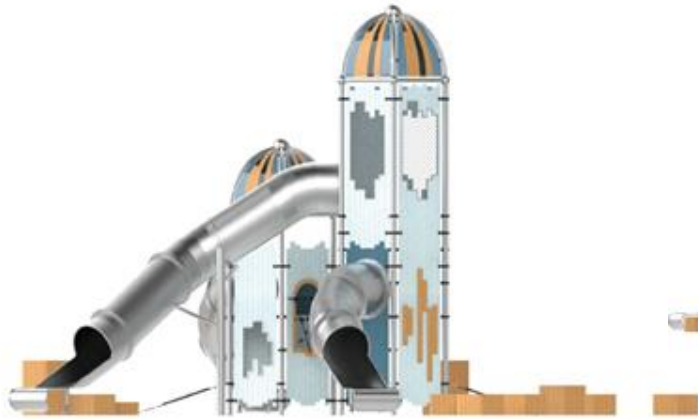

NEW-GENERATION PLAY EQUIPMENT

Installation Area 1130 m x 1245 m
Security Area 1595 m x 15 m

PR 11F-105