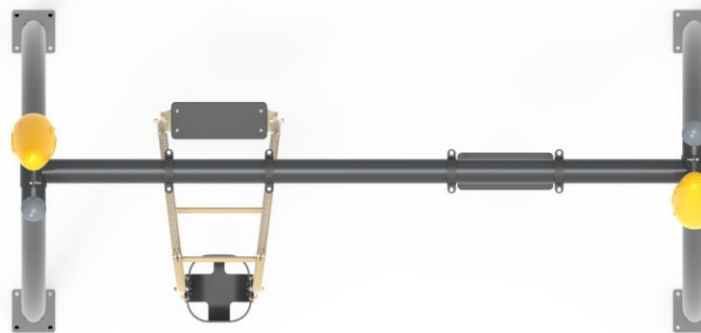

Installation Area
1500x3250

Security Area
4500x6250

Peak Height
2990

Number of Users
2

User age
3-12