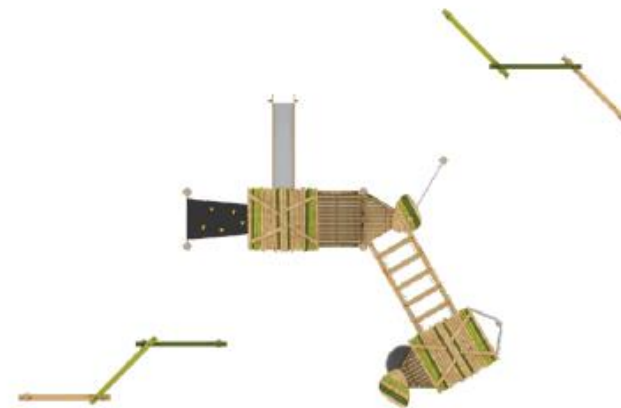

# NEW-GENERATION PLAY EQUIPMENT

**PR NIL-104**

Installation Area  
337 m x 453 m

Security Area  
560 m x 650 m

**PR NIL-105**

Installation Area  
854 m x 1325 m

Security Area  
1036 m x 15 m

**PR NIL-106**