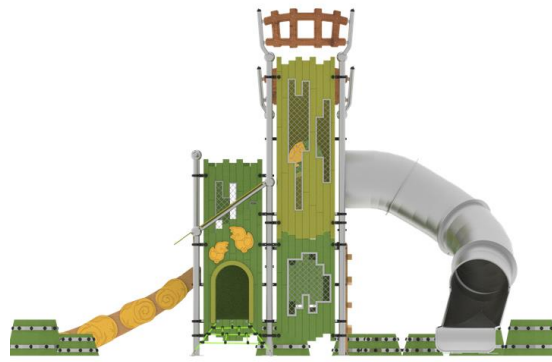

NEW-GENERATION PLAY EQUIPMENT

PR 11F-101