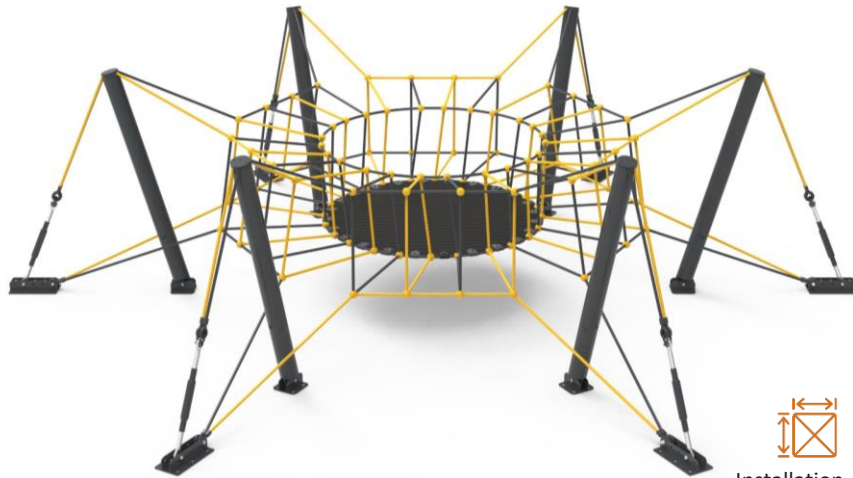

PR FT2316 FANTASTIC SERIES

Installation Area
6230x7100

Security Area
9230x10100

Peak Height
2000

Number of Users
10

User age
5-12