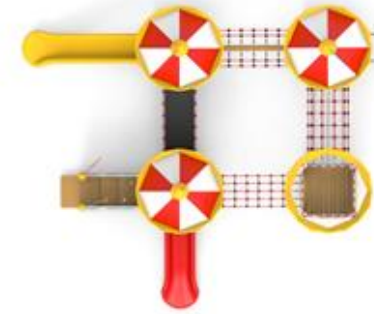

NEW-GENERATION PLAY EQUIPMENT

PR YN 100

KARNAVAL SERIES

Installation Area
740x650cm

Security Area
1050x950cm

Peak Height
500cm

Drop Height
150cm

User age
5+