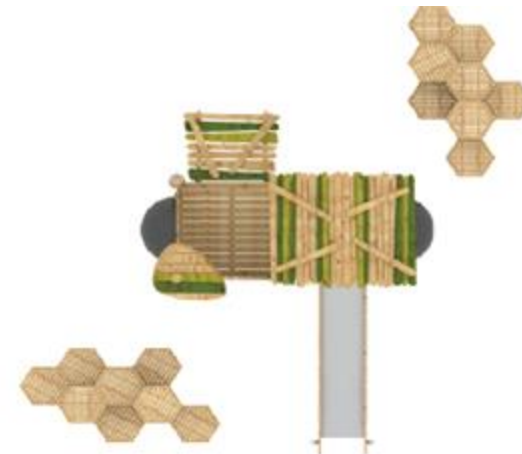

# NEW-GENERATION PLAY EQUIPMENT

**PR NIL-102**

Installation Area  
310 m x 490 m

Security Area  
543 m x 782 m

**PR NIL-103**

Installation Area  
539 m x 539 m

Security Area  
657m x 838 m