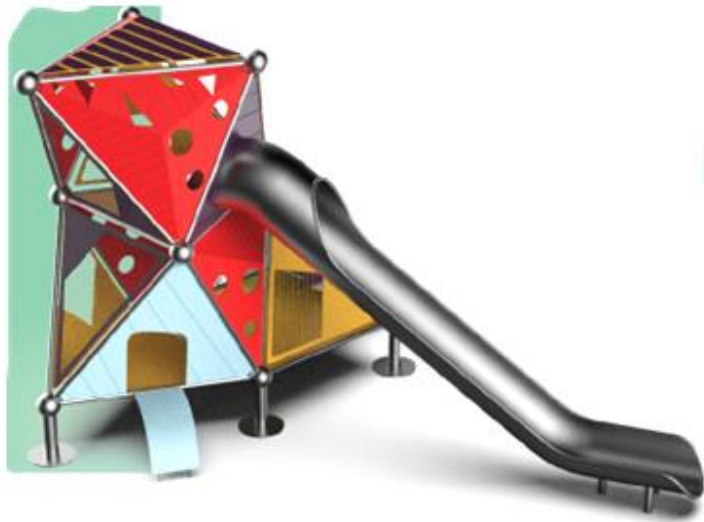

# NEW-GENERATION PLAY EQUIPMENT

Installation Area  
260 x 365 cm

Security Area  
471 x 644 cm

**PR I1D-100**

Installation Area  
560 x 710 cm

Security Area  
924 x 858 cm

**PR I1D-101**