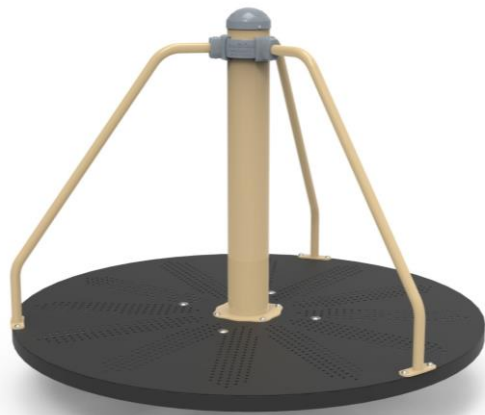

ROTATING PLATFORM SERIES

PR DD2203 FERRIS WHEEL SERIES

Installation Area
1300x1300

Security Area
4300x4300

Peak Height
1040

Number of Users
4

User age
3-12