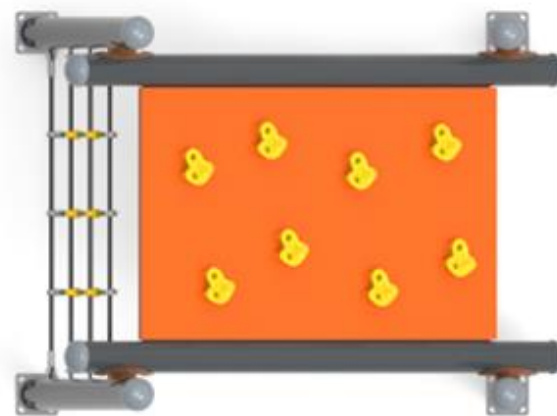

  
User age  
5-12

**PR FT2310**

FANTASTIC SERIES

				
Installation Area 3745x5020	Security Area 3745x5020	Peak Height 2050	Number of Users 8	User age 5-12

**PR FT2311**

FANTASTIC SERIES

				
Installation Area 1430x1810	Security Area 1430x1810	Peak Height 1370	Number of Users 3	User age 5-12