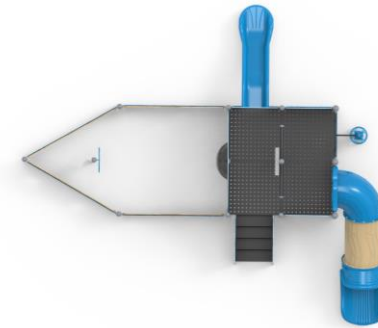

# NEW-GENERATION PLAY EQUIPMENT

**PR BN3505**

  
Installation Area  
5900x18500

  
Security Area  
9900x22500

  
Peak Height  
5700

  
Drop Height  
2000

  
Number of Users  
72

  
User age  
7-14