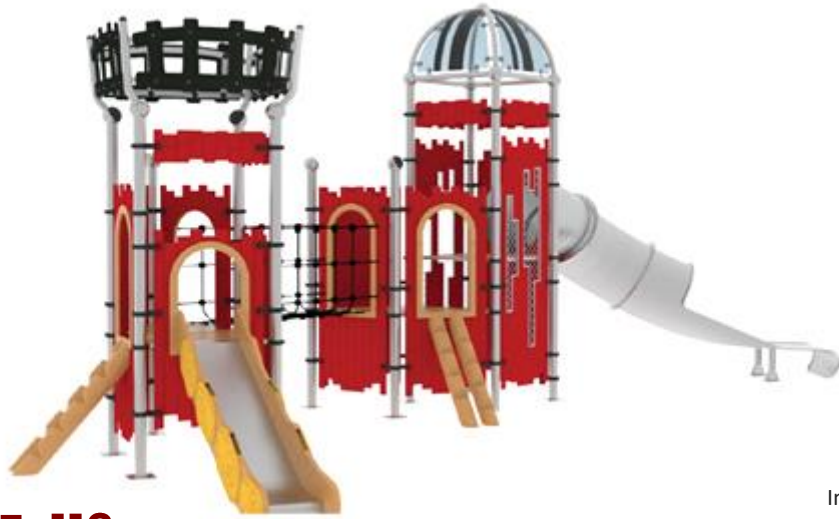

Installation Area  
835 m x 1075 m

Security Area  
1120 m x 1365 m

**PR 11F-112**

Installation Area  
715 m x 910 m

Security Area  
975 m x 11 m

# NEW-GENERATION PLAY EQUIPMENT

**PR 11F-113**

Installation Area  
6 m x 9 m

Security Area  
760 m x 1160 m

**PR 11F-114**

Installation Area  
570 m x 420 m

Security Area  
865 m x 720 m