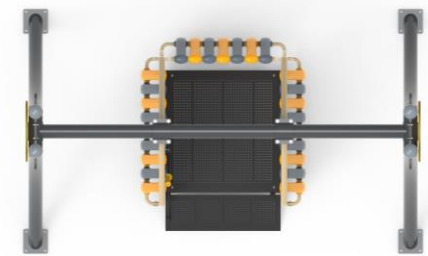

- Installation Area
  2000x3260
- Security Area
  5000x6260
- Peak Height
  2320
- Number of Users
  1
- User age
  5-12

PR SW1813

INDEPENDENT SERIES