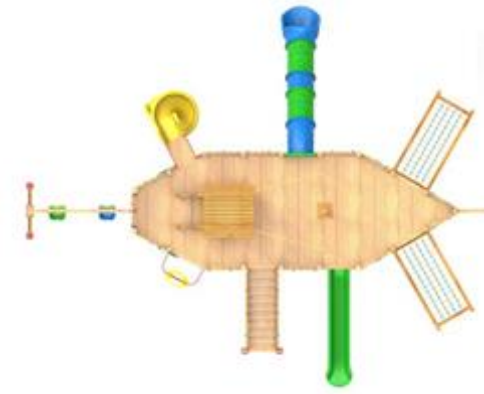

# WOOD- PLASTIC PLAYGROUND EQUIPMENT

**PR AP 110**

AHSAP SERIES

Installation Area  
1330x1090cm

Security Area  
1730x1490cm

Peak Height  
650cm

Drop Height  
200cm

User age  
3+