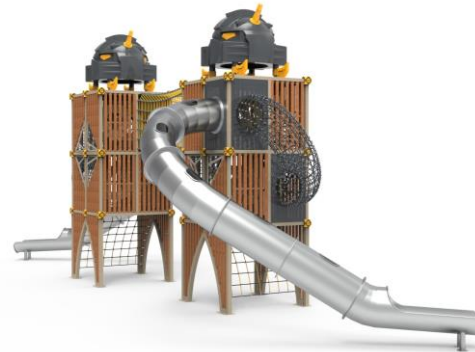

# NEW-GENERATION PLAY EQUIPMENT

**PR CB111**

  
Installation Area  
5300x14000

  
Security Area  
9300x18000

  
Peak Height  
7000

  
Drop Height  
3650

  
Number of Users  
45

  
User age  
7-14