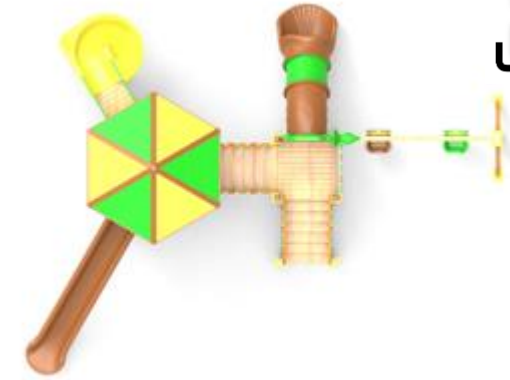

# WOOD- PLASTIC PLAYGROUND EQUIPMENT

**PR AP 106**

AHSAP SERIES

  
Installation Area  
890x690cm

  
Security Area  
1290x1090cm

  
Peak Height  
440cm

  
Drop Height  
200cm

  
User age  
3+