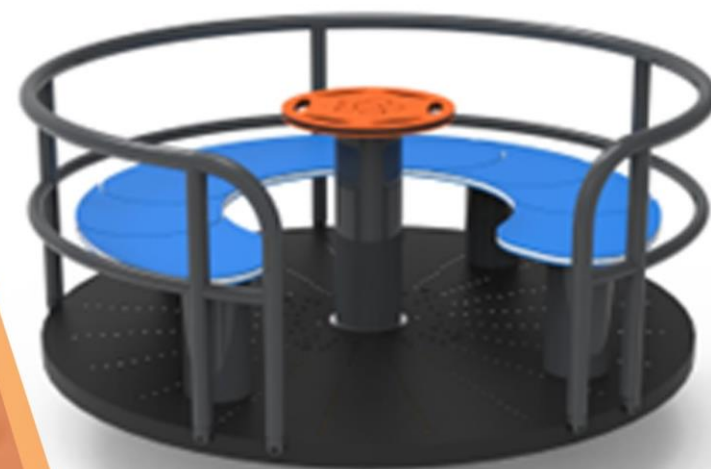

ROTATING PLATFORM SERIES