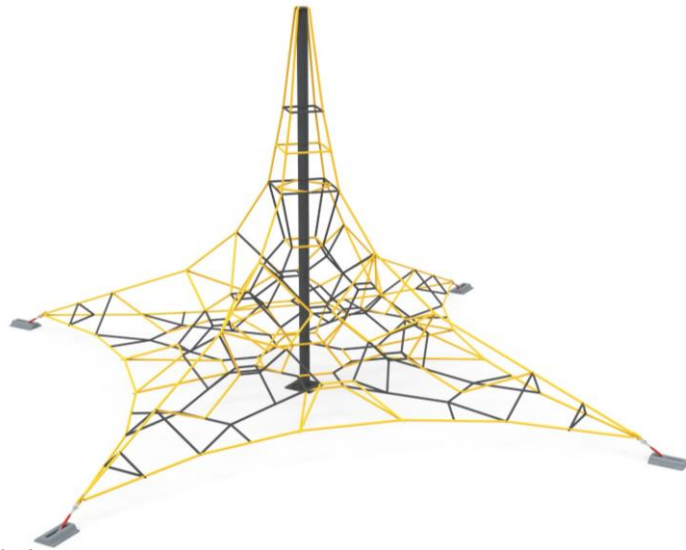

**PR FT2315-1**

FANTASTIC SERIES

  
Installation Area  
8300x14200

  
Security Area  
11300x17200

  
Peak Height  
4000

  
Number of Users  
48

  
User age  
5-12

**PR FT2315\_M** FANTASTIC SERIES