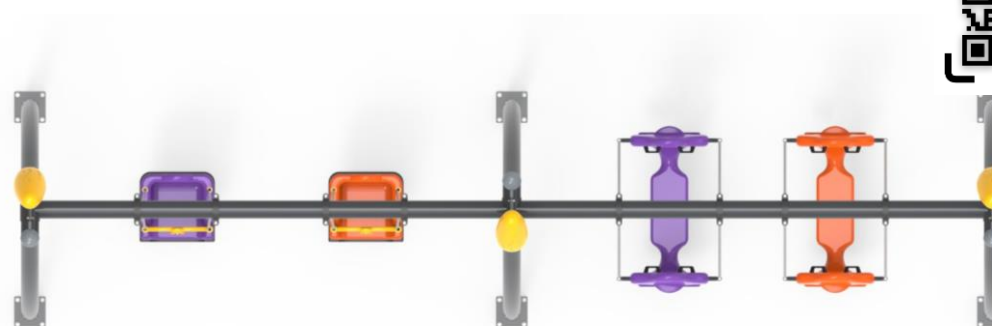

**PR SW1809**

SWING SERIES

  
Installation Area  
1500x3250

  
Security Area  
4500x3250

  
Peak Height  
2700

  
Number of Users  
4

  
User age  
3-12

**PR SW1810**