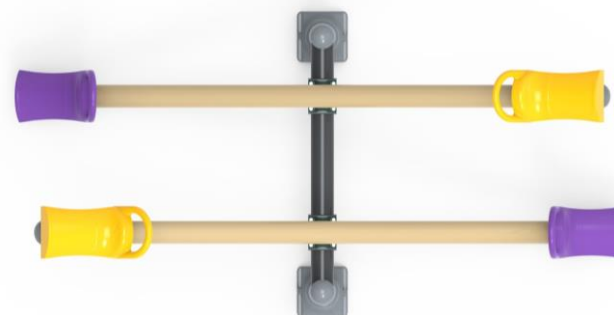

  
Security Area  
3850x5950

  
Peak Height  
1300

  
Number of Users  
2

  
User age  
3-12

**PR TS1903**

TAHTEREVALLI SERIES

  
Installation Area  
1500X2950

  
Security Area  
4500x5950