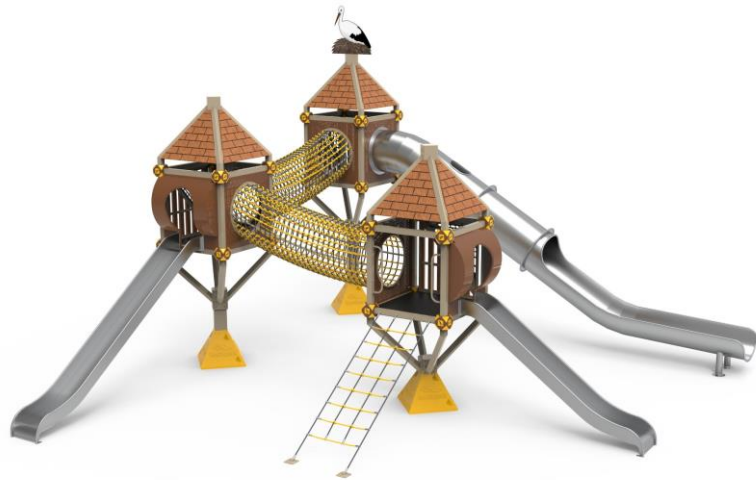

# NEW-GENERATION PLAY EQUIPMENT

**PR BN3501**

Installation Area  
4450x7600

Security Area  
8450x11600

Peak Height  
4250

Drop Height  
2000

Number of Users  
34

User age  
5-12