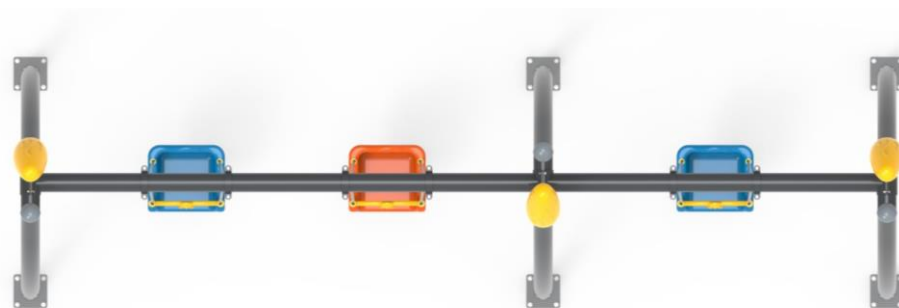

**PR SW1805**

SWING SERIES

  
Installation Area  
1500x3250

  
Security Area  
4500x6250

  
Peak Height  
2700

  
Number of Users  
2

  
User age  
3-12

**PR SW1806**