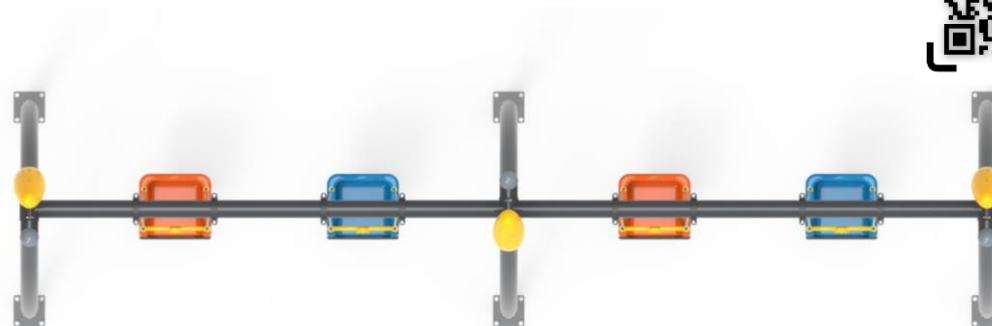

PR SW1809

SWING SERIES

Installation Area
1500x3250

Security Area
4500x3250

Peak Height
2700

Number of Users
4

User age
3-12