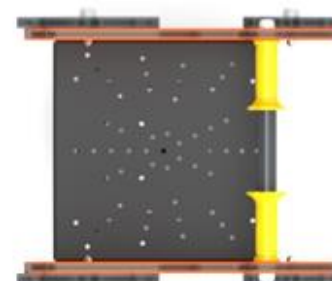

POGO STICK SERIES

  
Installation Area  
310x1050

  
Security Area  
3310x3930

  
Peak Height  
770

  
Number of Users  
1

  
User age  
3-12

**PR ZP2024**

POGO STICK SERIES