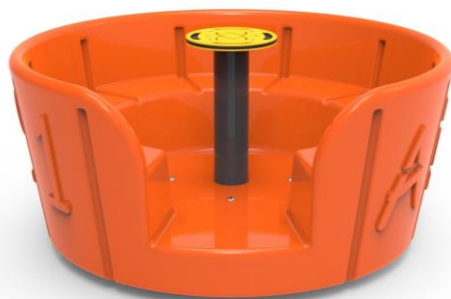

# ROTATING PLATFORM SERIES

**PR DD2205** FERRIS WHEEL SERIES

Installation Area  
2000x2000

Security Area  
5000x5000

Peak Height  
1710

Number of Users  
4

User age  
3-12

**PR DD2206** FERRIS WHEEL SERIES