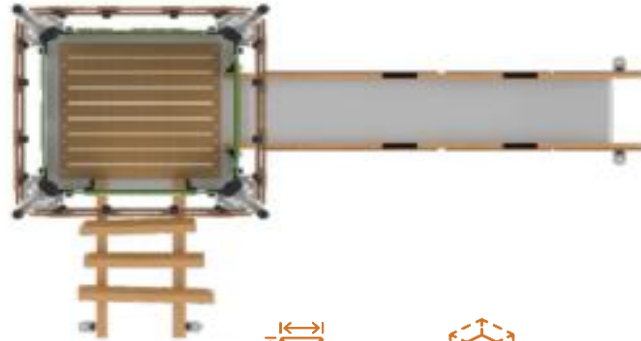

Installation Area
885 m x 965 m

Security Area
1055 mx 1166 m

PR IIF-100