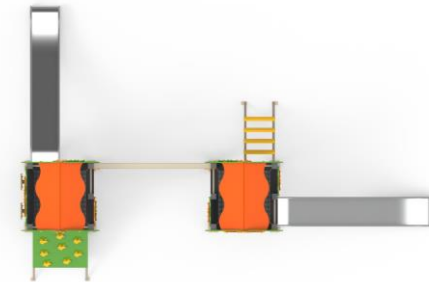

# NEW-GENERATION PLAY EQUIPMENT

**PR CR609**

  
Installation Area  
4500x6250

  
Security Area  
8500x10250

  
Peak Height  
3750

  
Drop Height  
1500

  
Number of Users  
30

  
User age  
5-12