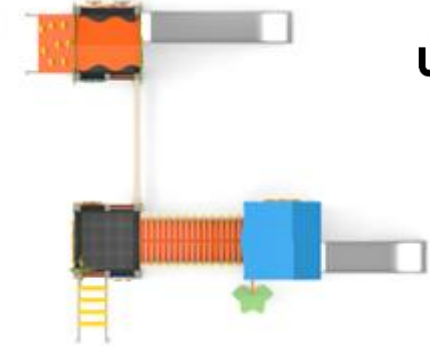

NEW-GENERATION PLAY EQUIPMENT