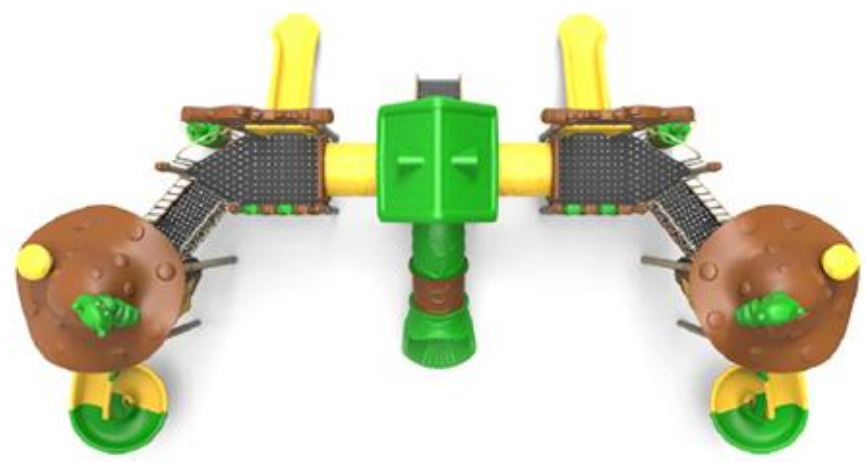

# METAL- PLASTIC PLAYGROUND EQUIPMENT

**PR IP 403**

**ORMAN**

  
Installation Area  
990x745cm

  
Security Area  
1390x1145cm

  
Peak Height  
535cm

  
Drop Height  
200cm

  
User age  
5+

# METAL- PLASTIC PLAYGROUND EQUIPMENT

**PR IP 404**

ORMAN

  
Installation Area  
1080x665cm

  
Security Area  
1480x1065cm

  
Peak Height  
540cm

  
Drop Height  
200cm

  
User age  
5+

# METAL- PLASTIC PLAYGROUND EQUIPMENT

**PR IP 405**

**ORMAN**

  
Installation Area  
1000x825cm

  
Security Area  
1400x1225cm

  
Peak Height  
620cm

  
Drop Height  
285cm

  
User age  
5+