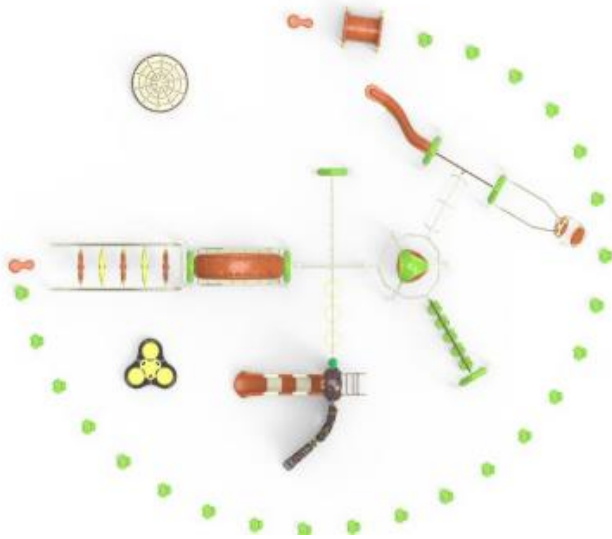

DYNAMIC PLAYGROUND EQUIPMENT

PR MS 100 SURVIVOR SERIES

Installation Area
1700x1700cm

Security Area
2100x2100cm

Peak Height
300cm

Drop Height
260cm

User age
5+