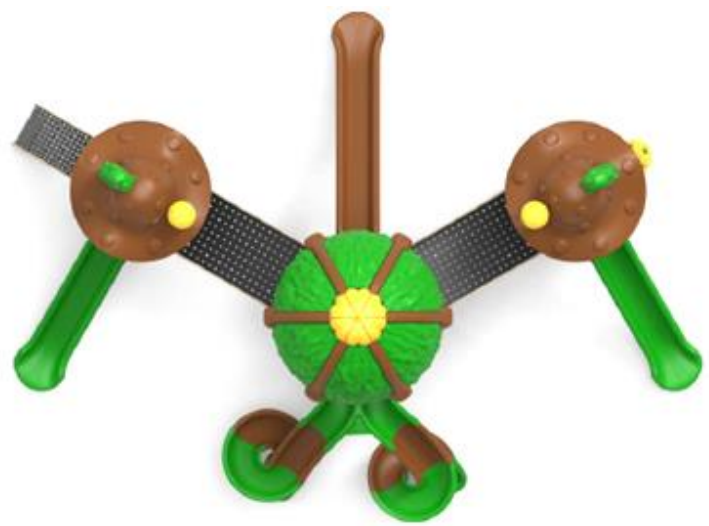

# METAL- PLASTIC PLAYGROUND EQUIPMENT

**PR IP 403**

**ORMAN**

  
Installation Area  
990x745cm

  
Security Area  
1390x1145cm

  
Peak Height  
535cm

  
Drop Height  
200cm

  
User age  
5+