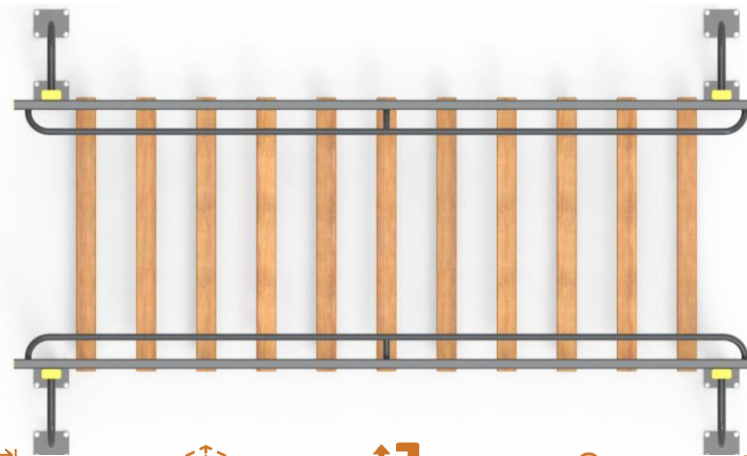

  
User age  
5-12

**PR FT2319**

FANTASTIC SERIES

  
Installation Area  
1800x3000

  
Security Area  
4800x6000

  
Peak Height  
1000

  
Number of Users  
4

  
User age  
5-12