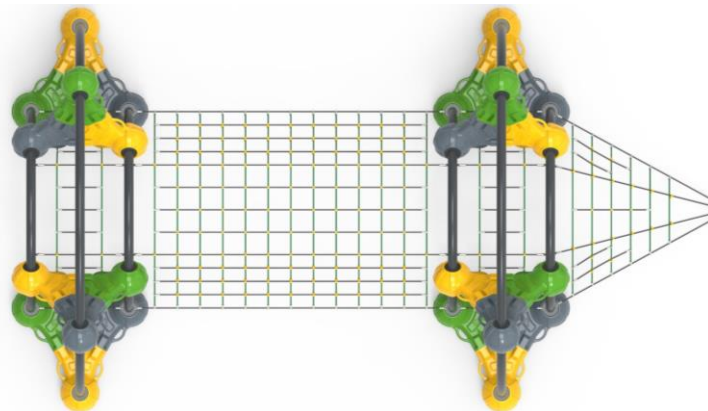

PR FT2332

FANTASTIC SERIES

Installation Area
8550x4780

Security Area
11550x7780

Peak Height
2500

Number of Users
16

User age
5-12