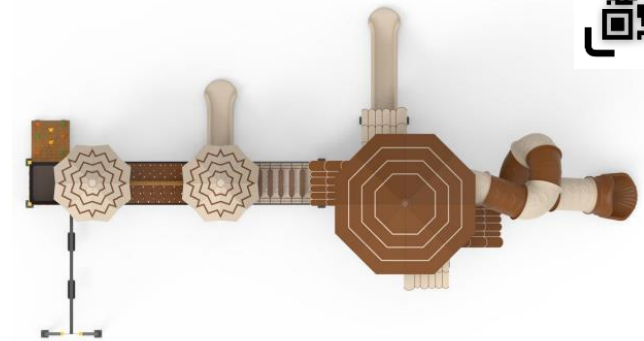

NEW-GENERATION PLAY EQUIPMENT

PR YN 300

COL SERIES

Installation Area
1435x775cm

Security Area
1835x1175cm

Peak Height
755cm

Drop Height
470cm

User age
5+