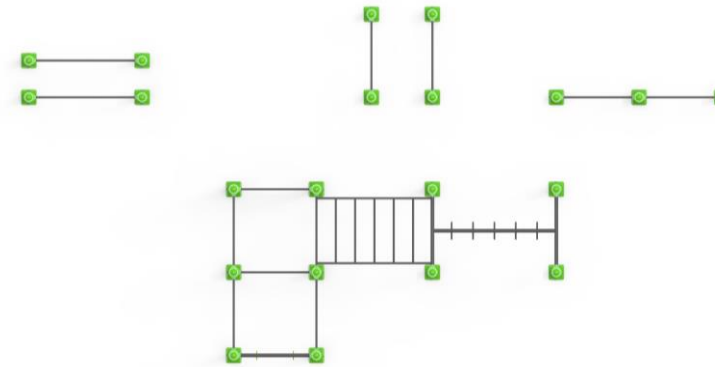

PR FP2439

FITNESS PARK SERIES

Installation Area
5730x11510

Security Area
8730x14510

Peak Height
2640

Drop Height
2170

Number of Users
15

User age
14-65