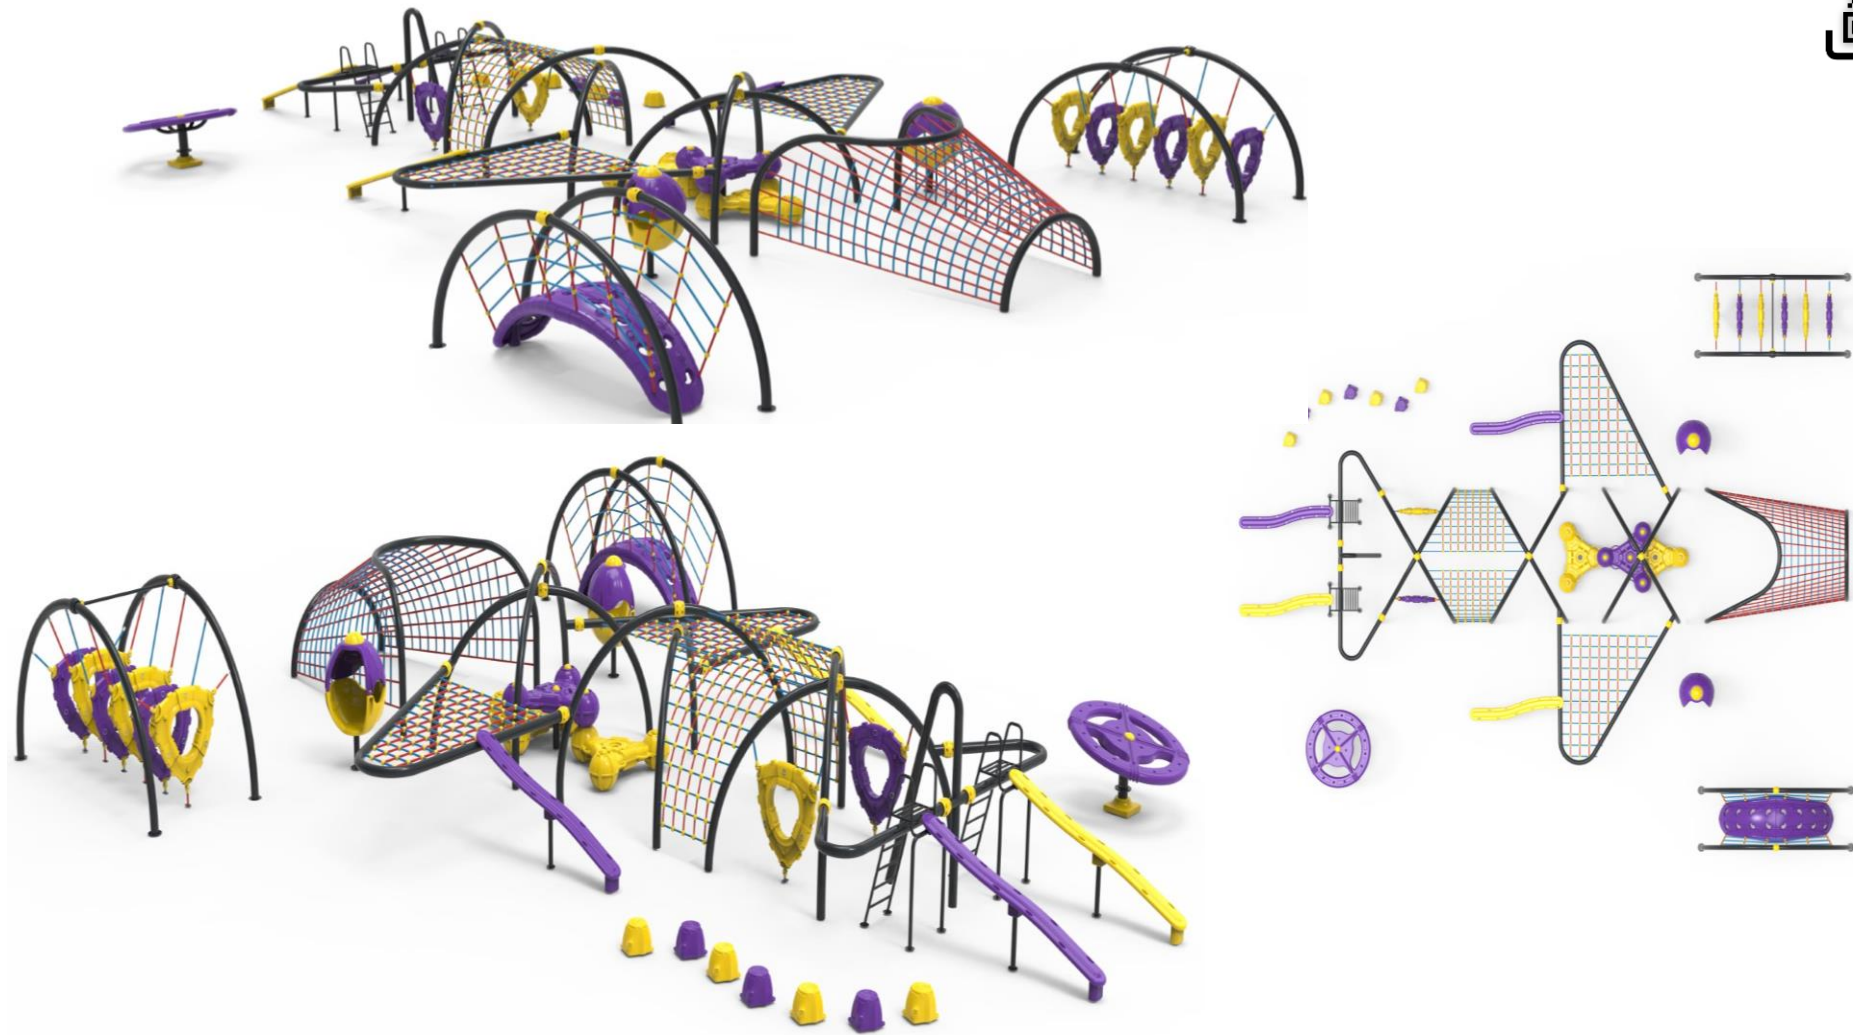

DYNAMIC PLAYGROUND EQUIPMENT

PR DN309

DINAMIK SERIES

Installation Area
13090x16380

Security Area
17090x20380

Peak Height
2090

Drop Height
1000

Number of Users
82

User age
5-12