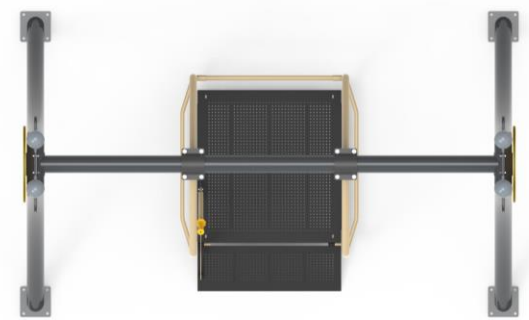

- Installation Area
  2000x3260
- Security Area
  5000x6260
- Peak Height
  2320
- Number of Users
  1
- User age
  5-12

PR SW1813-1

INDEPENDENT SERIES