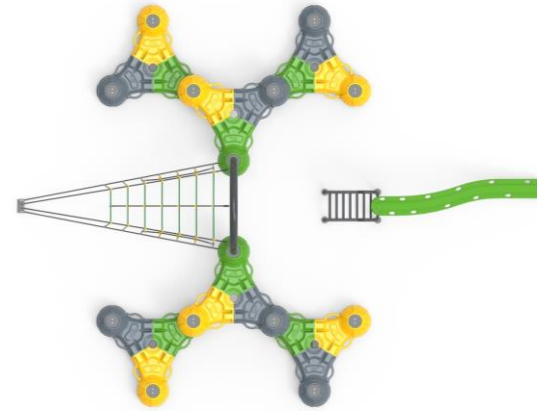

NET AND CLIMBING PLAYGROUND EQUIPMENT

Installation Area
5770x7600

Security Area
8770x10600

Peak Height
1400

Number of Users
10

User age
5-12

PR FT2333

FANTASTIC SERIES