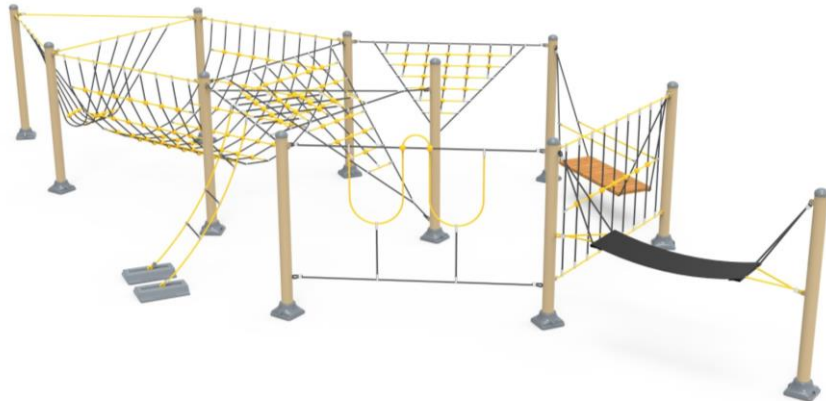

Installation Area
4080x3530

Security Area
7080x6530

Peak Height
2000

Number of Users
16

User age
5-12

PR FT2334

FANTASTIC SERIES