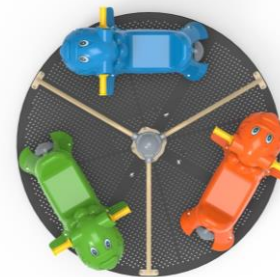

PR DD2205-1 FERRIS WHEEL SERIES

Installation Area
1650x1650

Security Area
4650x4650

Peak Height
1140

Number of Users
4

User age
3-12