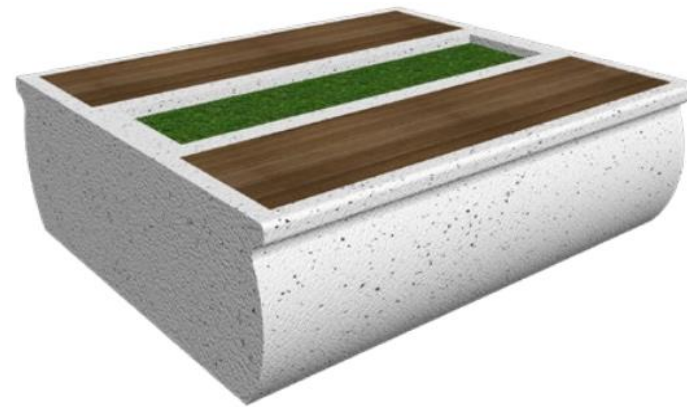

# BENCHES

MODESTA BENCHES

Weight  
380 kg

OLIVA DOUBLE BENCHES

Weight  
1700 kg - 2150 kg

PALOMA BENCHES

Weight  
2400kg

SEPHIRA BENCHES