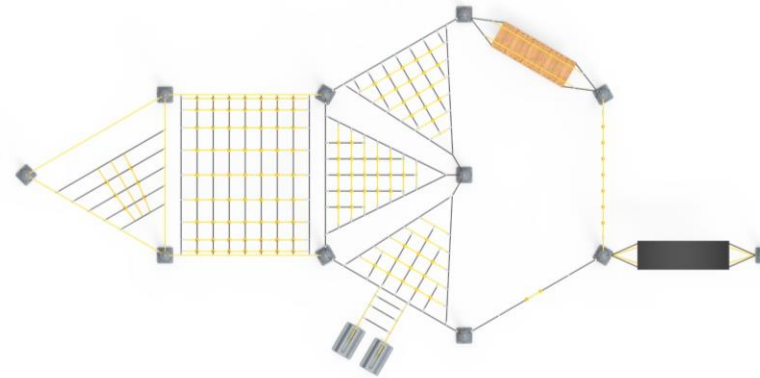

# NET AND CLIMBING PLAYGROUND EQUIPMENT

  
Installation Area  
5770x7600

  
Security Area  
8770x10600

  
Peak Height  
1400

  
Number of Users  
10

  
User age  
5-12

**PR FT2333**

FANTASTIC SERIES