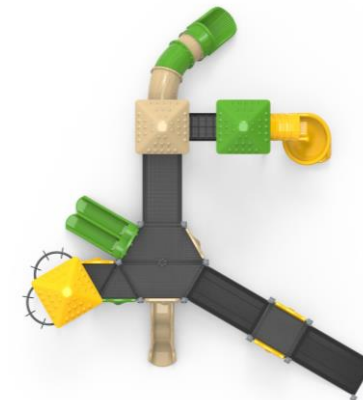

PR NP1408

INDEPENDENT SERIES

Installation Area
9450x8910

Security Area
13450x12910

Peak Height
4320

Drop Height
2000

Number of Users
74

User age
5-12