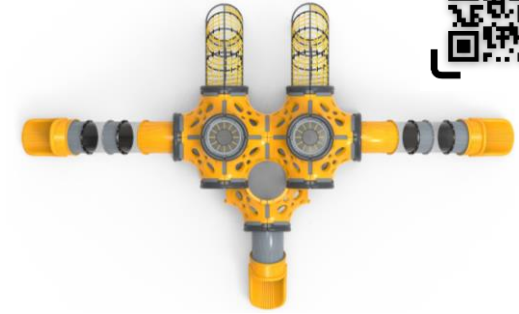

NET AND CLIMBING PLAYGROUND EQUIPMENT

PR MR502

MERCURY SERIES

Installation Area
12040x7420

Security Area
16040x11420

Peak Height
3400

Drop Height
2300

Number of Users
53

User age
3-12