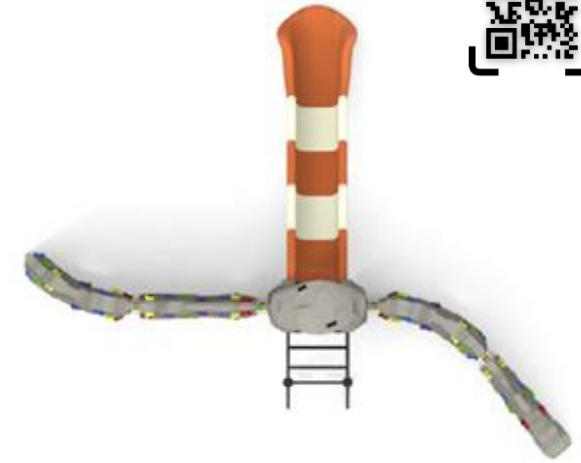

PR KT- 102

TIRMANMA

Installation Area
550x450cm

Security Area
950x850cm

User age
5+