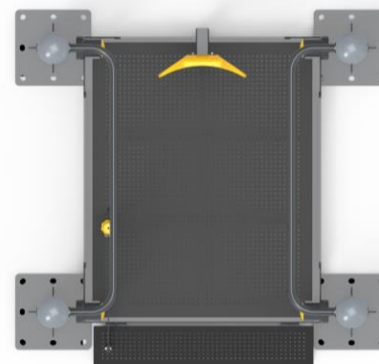

# DISABLED PLAYGROUND ACCESSORIES

**PR NPE3803**

INDEPENDENT SERIES

  
Installation Area  
2000x2800

  
Security Area  
5000x5800

  
Peak Height  
1250

  
Number of Users  
3

  
User age  
5-12