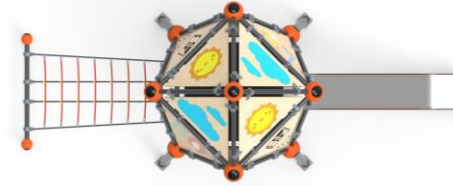

NEW-GENERATION PLAY EQUIPMENT

PR HNB3300

Installation Area
2300x5500

Security Area
6300x9500

Peak Height
4100

Drop Height
1500

Number of Users
15

User age
5-12