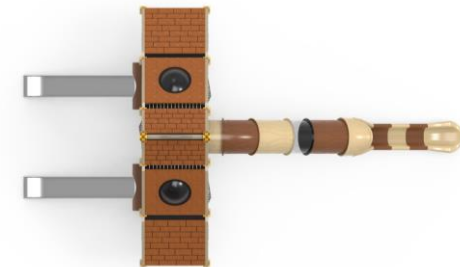

# NEW-GENERATION PLAY EQUIPMENT

Installation Area  
5600x6600

Security Area  
9600x10600

Peak Height  
5200

Drop Height  
2000

Number of Users  
36

User age  
5-12

**PR BH3405**